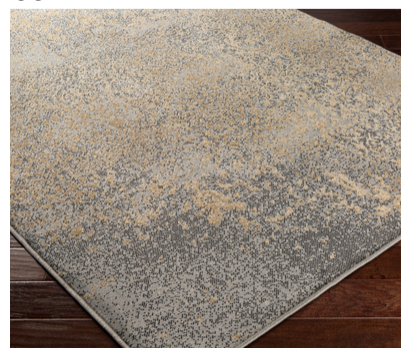

Paramount PAR-1074

CORNER DETAIL

DETAILS

100% Polypropylene
Machine Woven
Low Pile, 0.31"
Made in Egypt

SIZES AVAILABLE

1'10" x 2'11"
5'3" x 7'9"
6'7" x 9'6"
7'10" x 11'2"
8'10" x 12'10"
2'2" x 7'7"
18" Sample