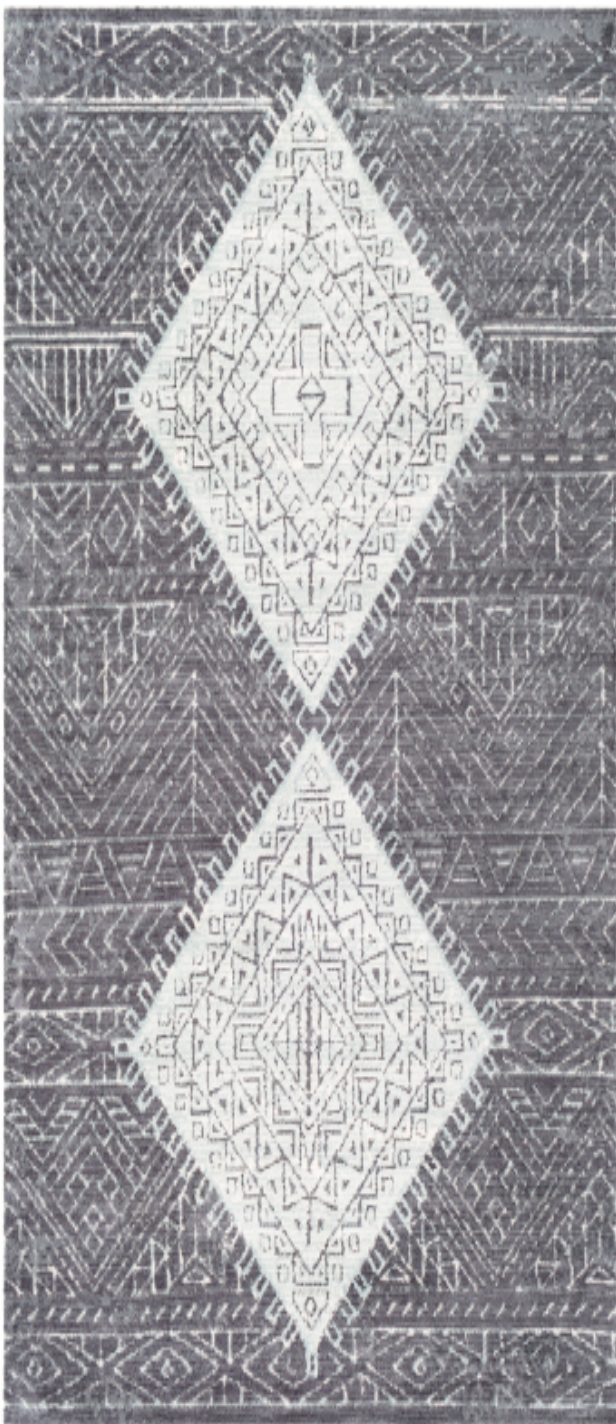

Padma PAM-2301

CORNER DETAIL

DETAILS

100% Polyester
Machine Woven
Medium Pile, 0.39"
Made in China

SIZES AVAILABLE

2' x 3'
3'6" x 5'6"
5' x 7'6"
8' x 10'
9' x 12'
18" Sample