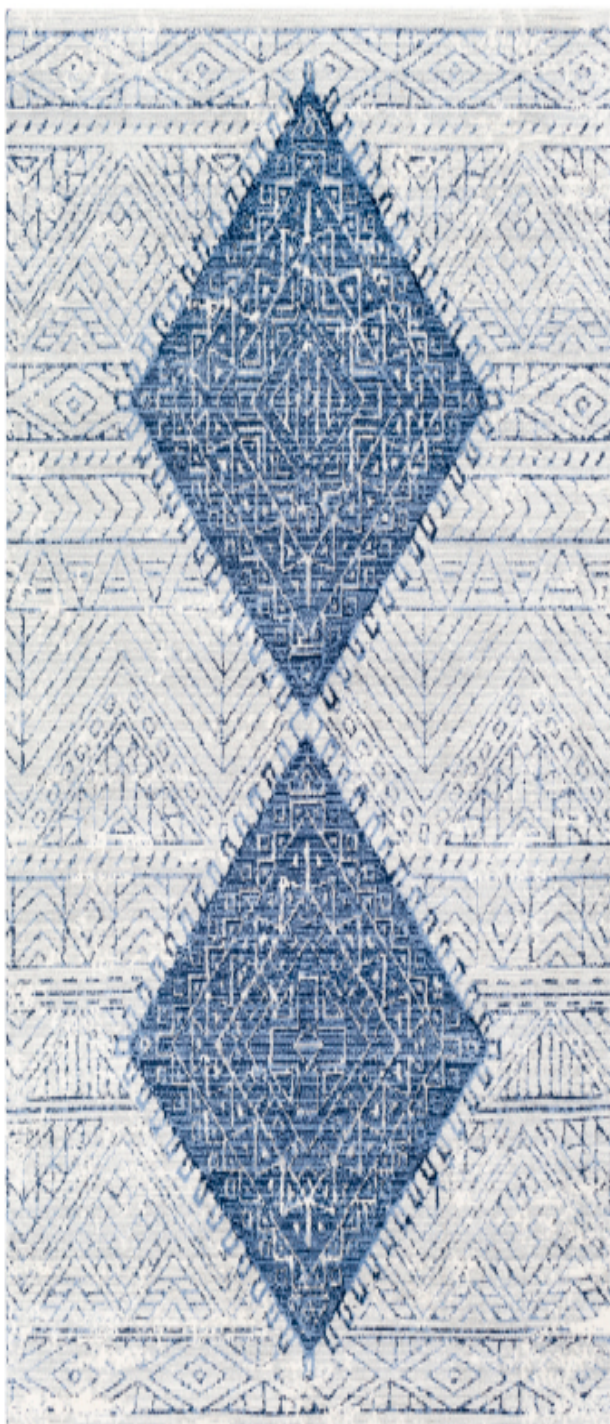

Padma PAM-2300

CORNER DETAIL

DETAILS

100% Polyester
Machine Woven
Medium Pile, 0.39"
Made in China

SIZES AVAILABLE

2' x 3'
3'6" x 5'6"
5' x 7'6"
8' x 10'
9' x 12'
18" Sample