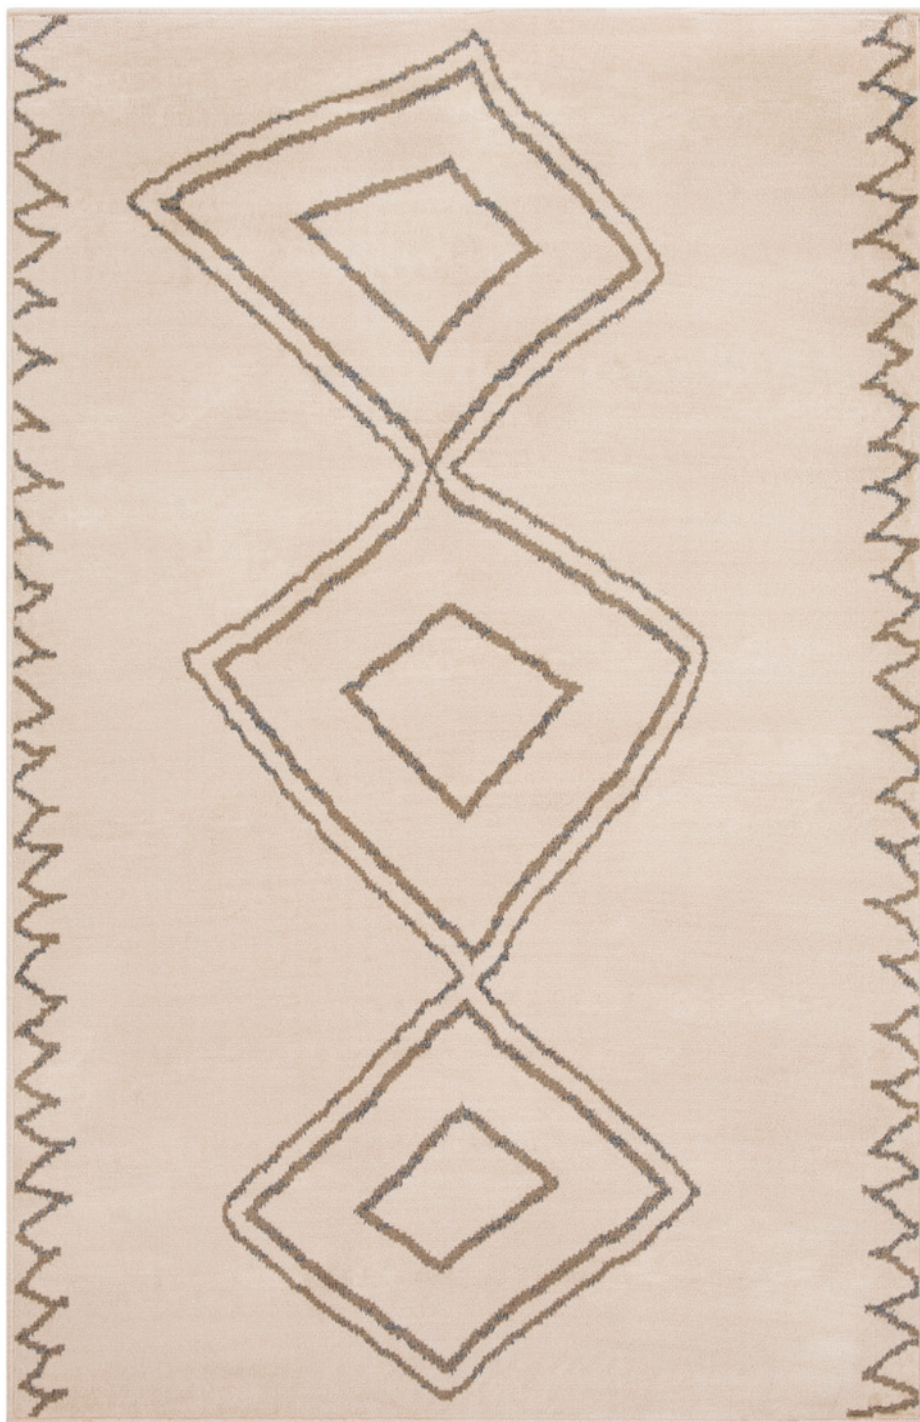

Oslo OSL-2308

CORNER DETAIL

DETAILS

100% Polypropylene
Machine Woven
Medium Pile, 0.31"
Made in Egypt

SIZES AVAILABLE

2' x 2'11"
5'3" x 7'3"
7'10" x 10'2"
18" Sample