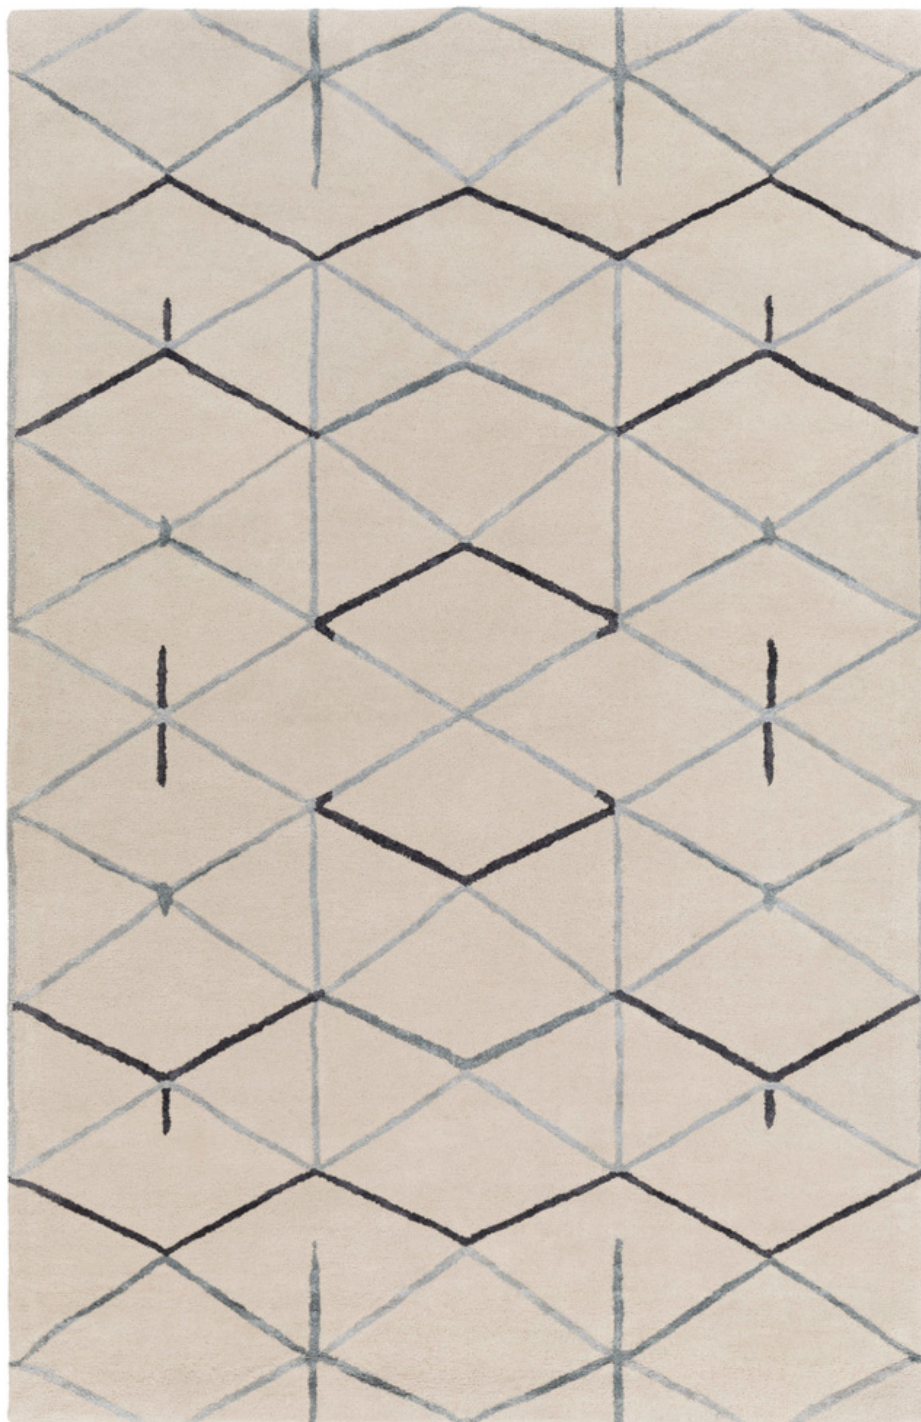

Naya NY-5267

CORNER DETAIL

DETAILS

80% Wool, 20% Viscose

Hand Tufted

Medium Pile, 0.62"

Made in India

SIZES AVAILABLE

2' x 3'

3'3" x 5'3"

5' x 8'

8' x 11'

2'6" x 8'

8' Round

18" Sample