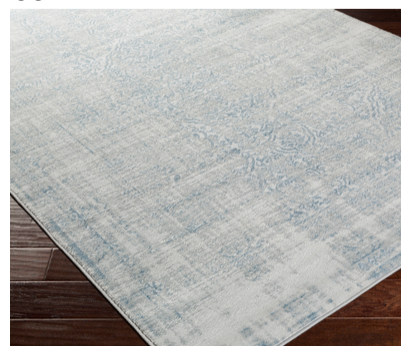

Nova NVA-3028

CORNER DETAIL

DETAILS

100% Polypropylene

Machine Woven

Low Pile, 0.38"

Made in Turkey

SIZES AVAILABLE

2'2" x 2'11"

3'11" x 5'3"

5'3" x 7'7"

6'7" x 9'

7'10" x 10'6"

18" Sample