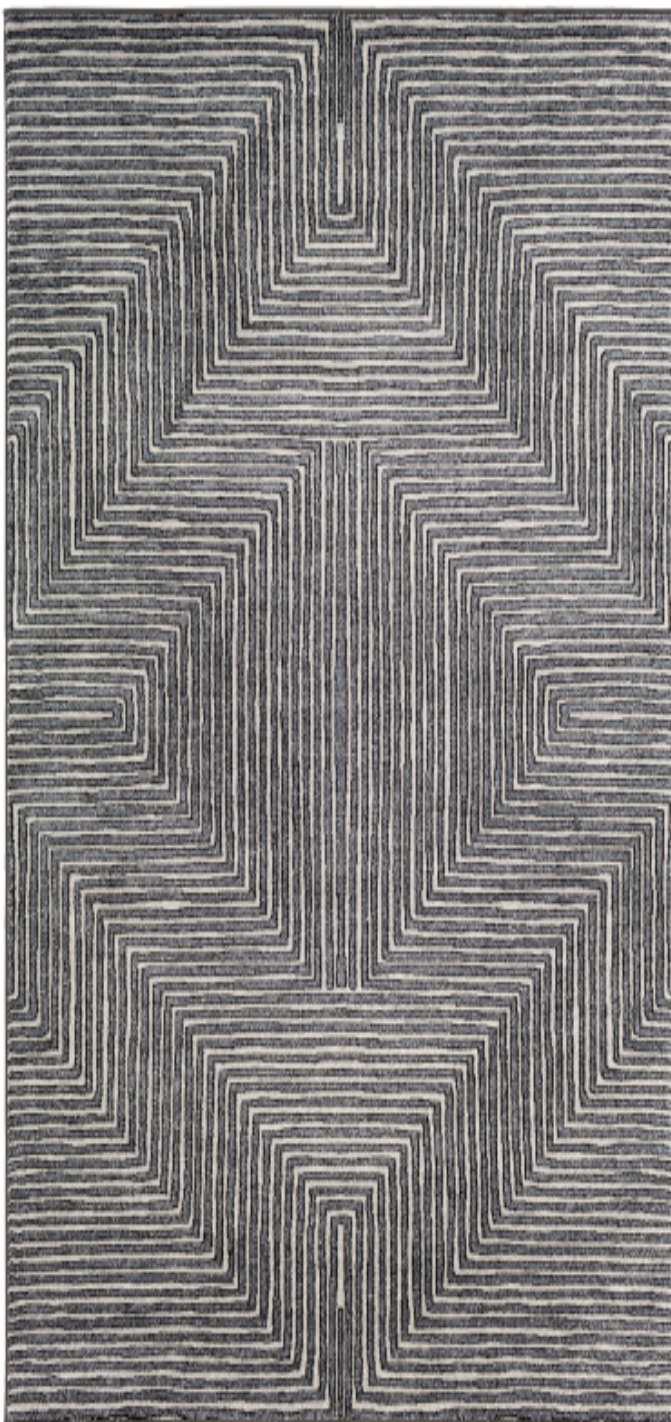

## Nepali NPI-2317

**CORNER DETAIL**

### DETAILS

63% Polypropylene, 37% Polyester

Machine Woven

Medium Pile, 0.39"

Made in Turkey

### SIZES AVAILABLE

2' x 3'

5'3" x 7'3"

6'7" x 9'6"

7'10" x 10'3"

9' x 12'3"

2'7" x 7'3"

18" Sample