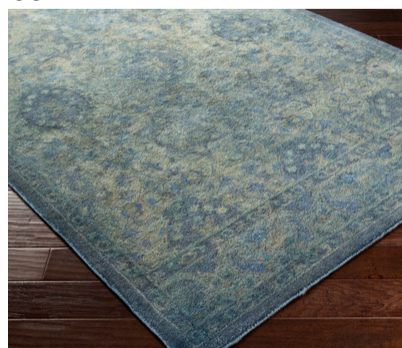

Mykonos MYK-5015

CORNER DETAIL

DETAILS

100% Wool
Hand Tufted
Low Pile, 0.3"
Made in India

SIZES AVAILABLE

2' x 3'
3'3" x 5'3"
5' x 8'
8' x 11'
18" Sample