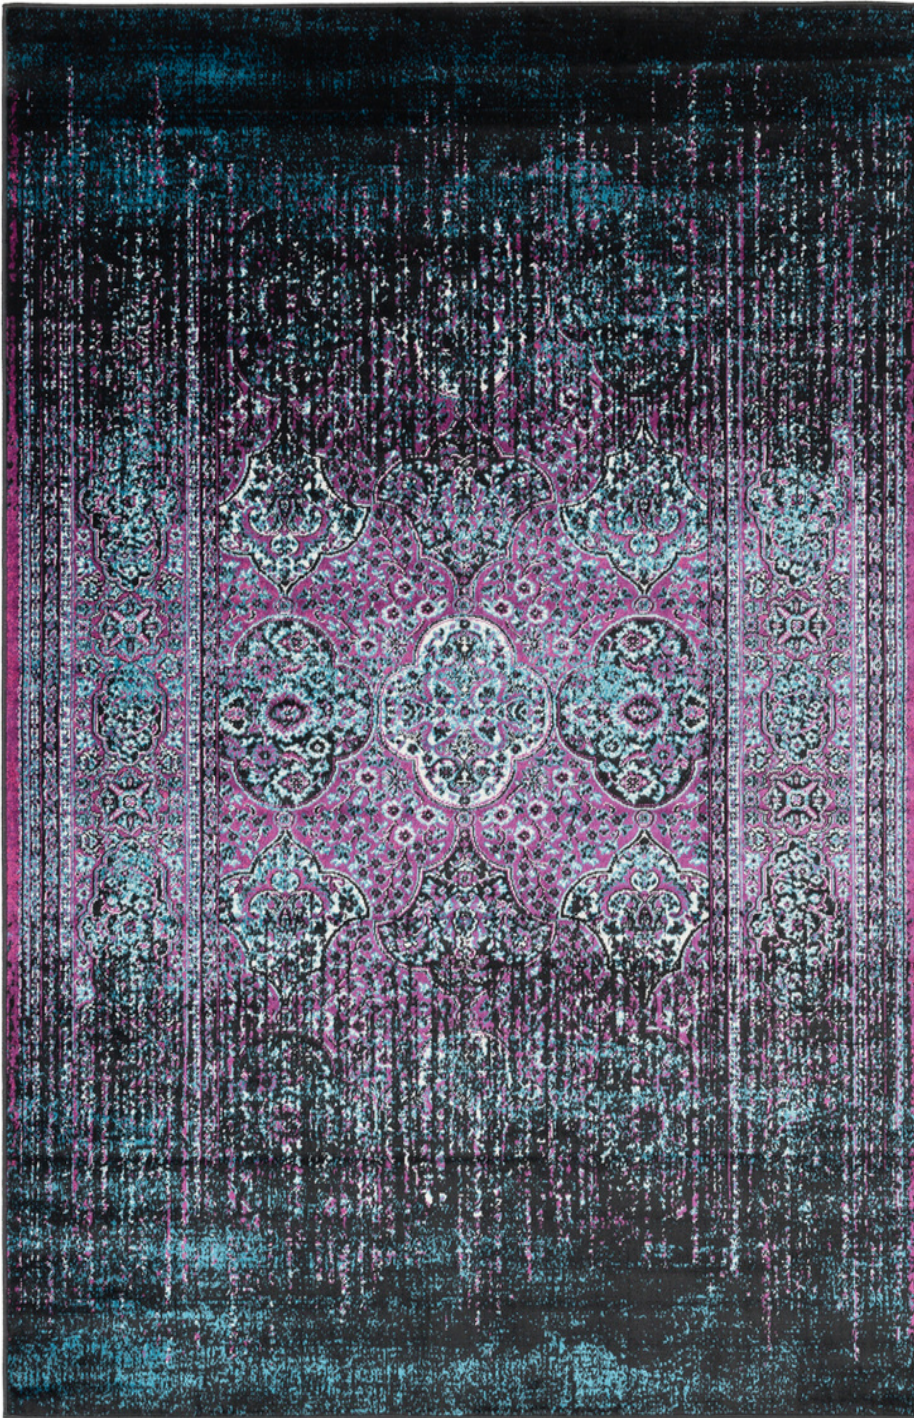

Mumbai MUM-2311

CORNER DETAIL

DETAILS

100% Polypropylene
Machine Woven
Medium Pile, 0.25"
Made in Turkey

SIZES AVAILABLE

2' x 2'11"
3'11" x 5'7"
5'3" x 7'3"
7'10" x 10'2"
9'2" x 12'4"
18" Sample