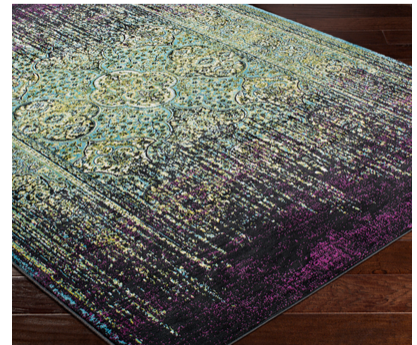

Mumbai MUM-2306

CORNER DETAIL

DETAILS

100% Polypropylene
Machine Woven
Medium Pile, 0.25"
Made in Turkey

SIZES AVAILABLE

2' x 2'11"
3'11" x 5'7"
5'3" x 7'3"
7'10" x 10'2"
9'2" x 12'4"
18" Sample