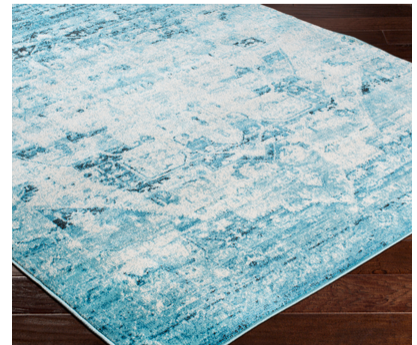

### DETAILS

100% Polypropylene  
Machine Woven  
Medium Pile, 0.25"  
Made in Turkey

### SIZES AVAILABLE

2' x 2'11"  
3'11" x 5'7"  
5'3" x 7'3"  
7'10" x 10'2"  
9'2" x 12'4"  
18" Sample