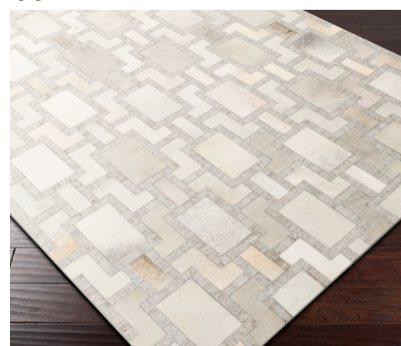

## Medora MOD-1018

**CORNER DETAIL**

### DETAILS

60% Viscose, 40% Hair On Hide

Hand Crafted

No Pile, 0"

Made in India

### SIZES AVAILABLE

2' x 3'

5' x 7'6"

8' x 10'

18" Sample