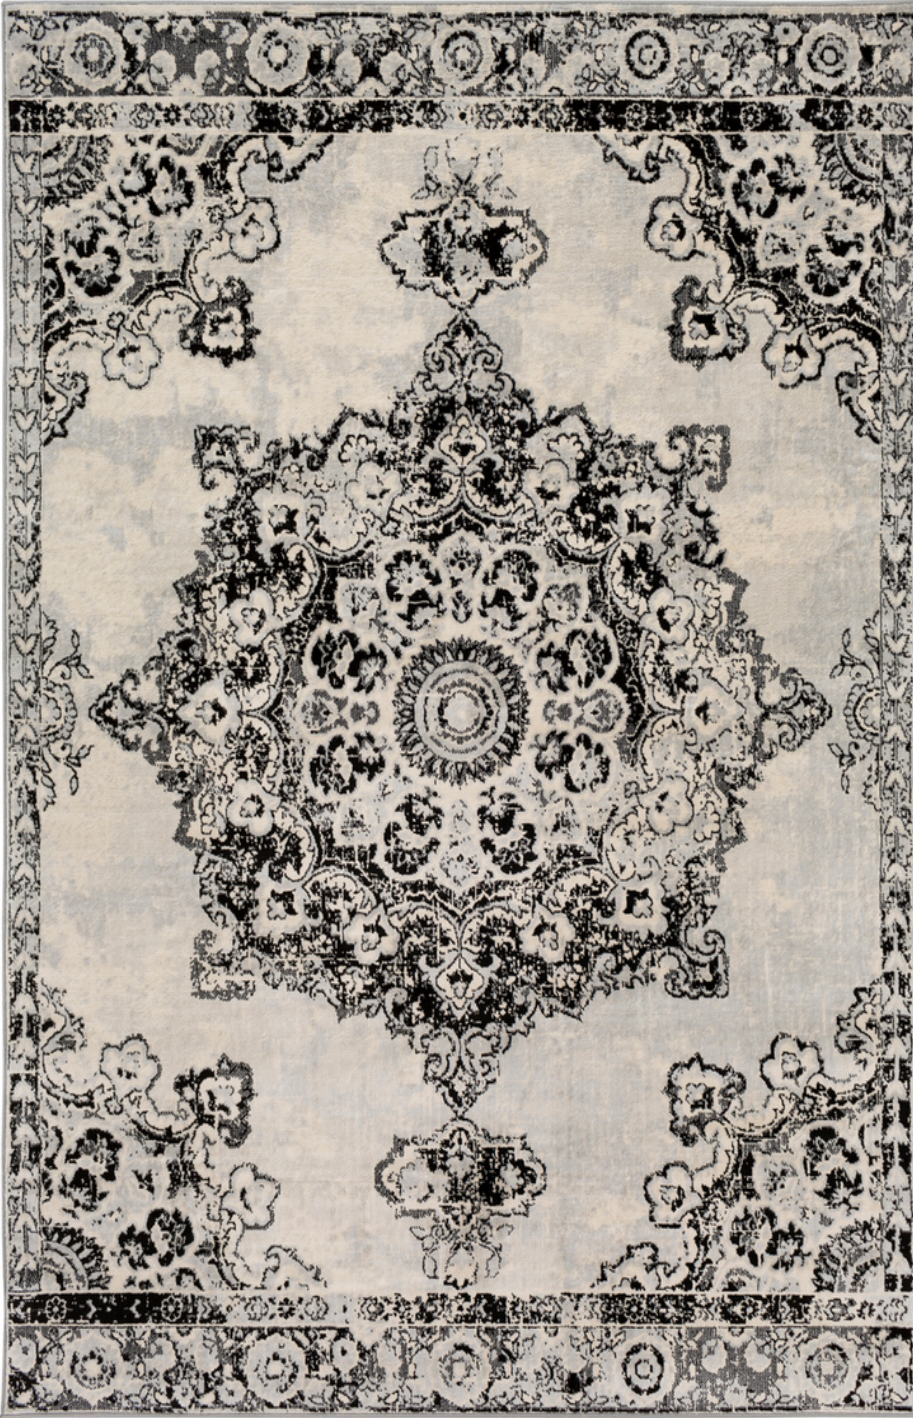

Monaco MOC-2302

CORNER DETAIL

DETAILS

100% Polypropylene

Machine Woven

Medium Pile, 0.31"

Made in Turkey

SIZES AVAILABLE

2' x 3'

18" Sample

4'3" x 5'11"

5'3" x 7'3"

6'7" x 9'6"

7'10" x 10'3"

8'10" x 12'3"

2'7" x 7'3"