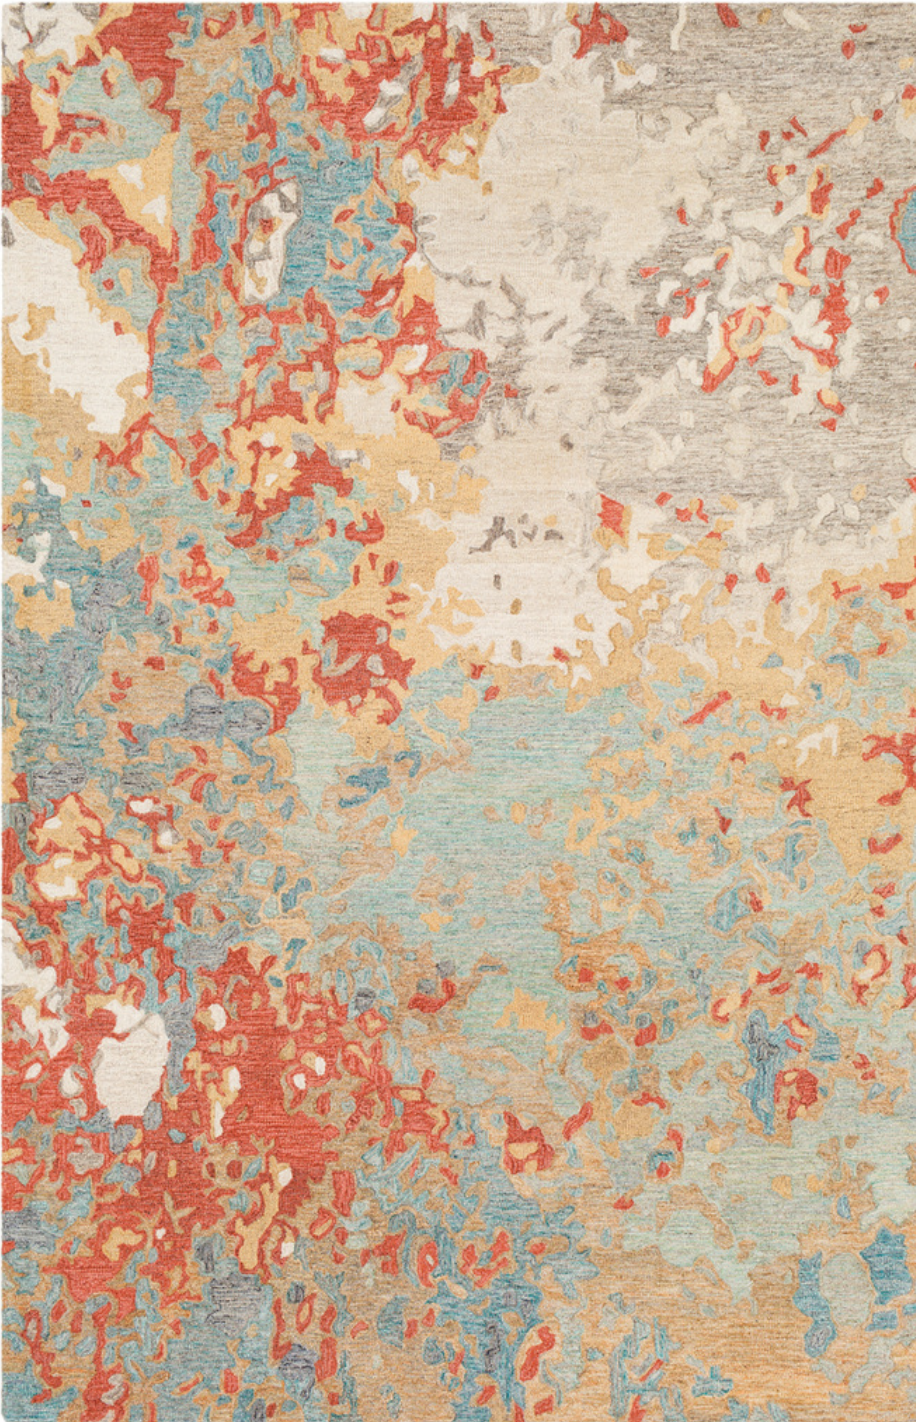

Modern Nouveau MNV-1000

CORNER DETAIL

DETAILS

100% Wool
Hand Hooked
Medium Pile, 0.19"
Made in India

SIZES AVAILABLE

2' x 3'
5' x 7'6"
8' x 10'
18" Sample