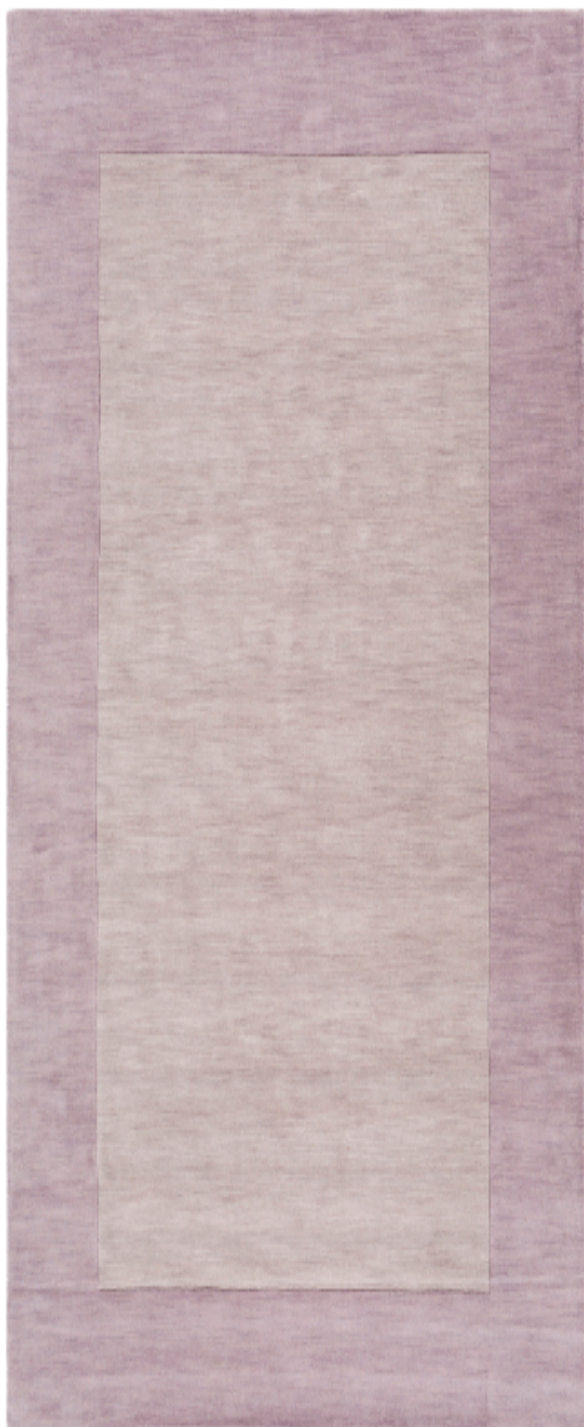

Mystique M-5470

CORNER DETAIL

DETAILS

100% Wool
Hand Loomed
Medium Pile, 0.62"
Made in India

SIZES AVAILABLE

2' x 3'
5' x 8'
7'6" x 9'6"
18" Sample