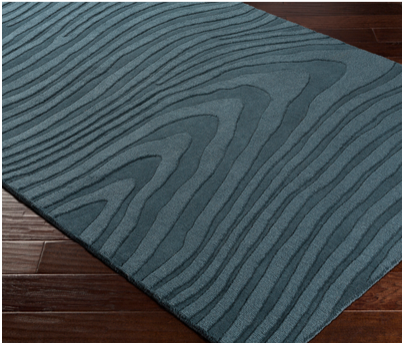

Mystique M-5463

CORNER DETAIL

DETAILS

100% Wool
Hand Loomed
Medium Pile, 0.62"
Made in India

SIZES AVAILABLE

2' x 3'
3'3" x 5'3"
5' x 8'
8' x 11'
2'6" x 8'
18" Sample