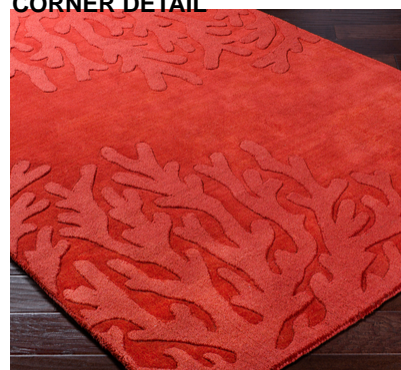

## Mystique M-5458

CORNER DETAIL

### DETAILS

100% Wool  
Hand Loomed  
Medium Pile, 0.62"  
Made in India

### SIZES AVAILABLE

2' x 3'  
3'3" x 5'3"  
5' x 8'  
8' x 11'  
2'6" x 8'  
18" Sample