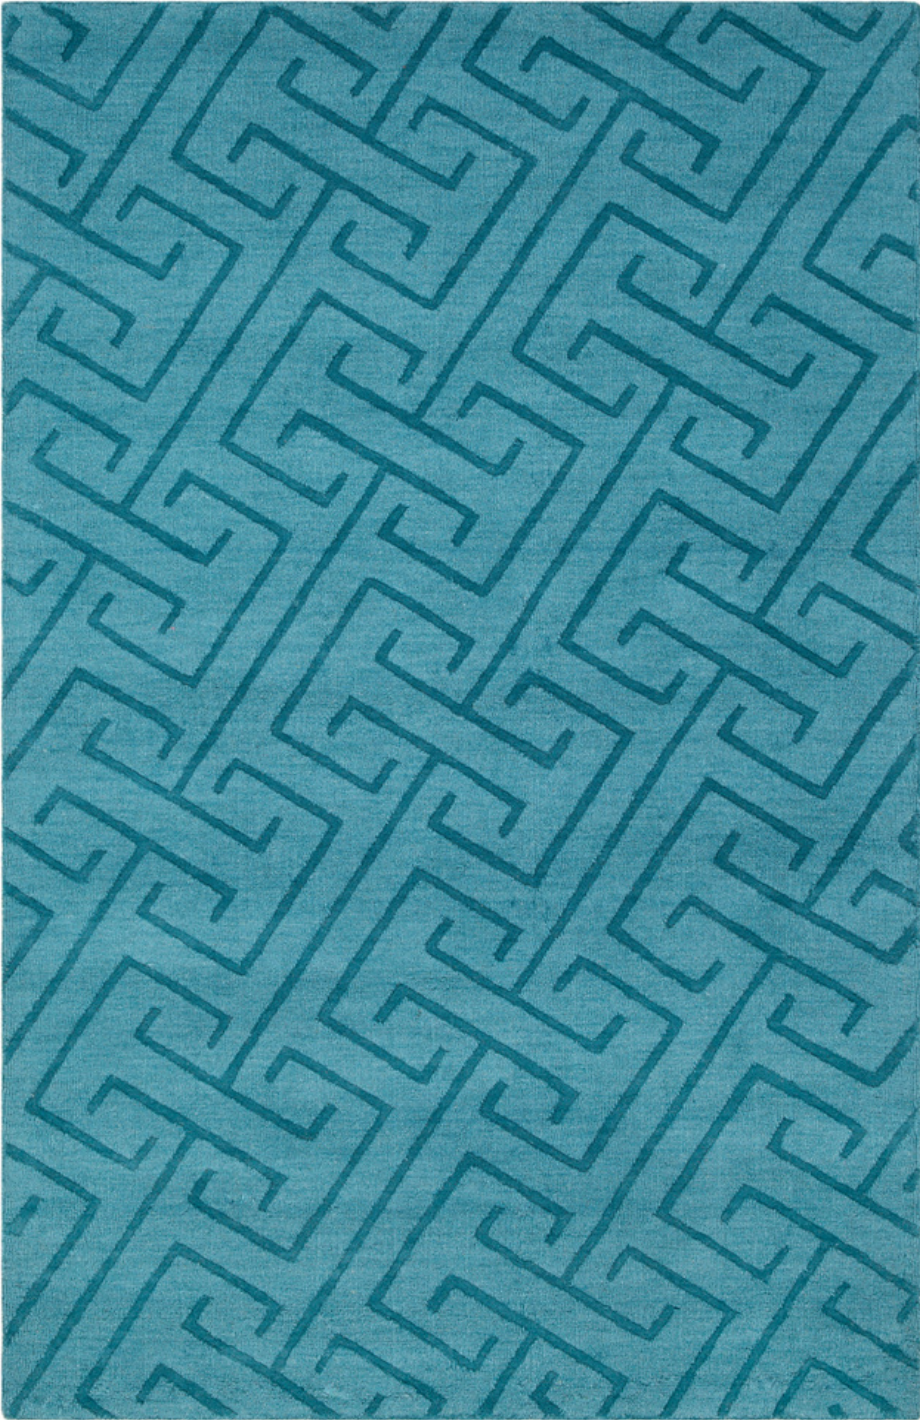

Mystique M-5453

CORNER DETAIL

DETAILS

100% Wool
Hand Loomed
Medium Pile, 0.62"
Made in India

SIZES AVAILABLE

2' x 3'
3'3" x 5'3"
5' x 8'
8' x 11'
2'6" x 8'
18" Sample