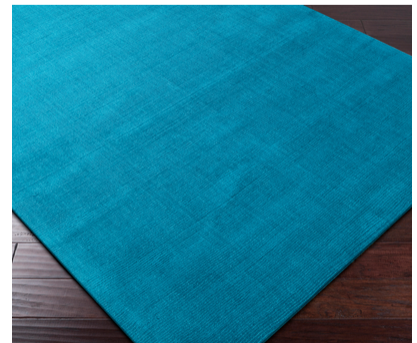

Mystique M-342

CORNER DETAIL

DETAILS

100% Wool
Hand Loomed
Medium Pile, 0.62"
Made in India

SIZES AVAILABLE

2' x 3'	12' x 15'	18" Sample
3'3" x 5'3"	2'6" x 8'	
5' x 8'	6' Round	
6' x 9'	8' Round	
7'6" x 9'6"	9'9" Round	
8' x 11'	8' Square	
9' x 13'	9'9" Square	