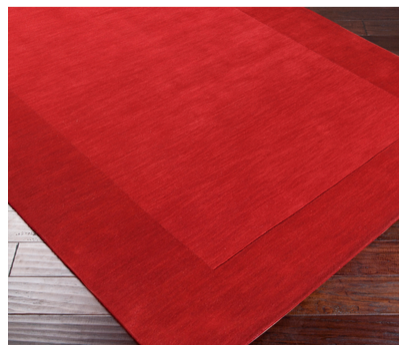

## Mystique M-299

**CORNER DETAIL**

### DETAILS

100% Wool  
Hand Loomed  
Medium Pile, 0.62"  
Made in India

### SIZES AVAILABLE

|             |             |
|-------------|-------------|
| 2' x 3'     | 12' x 15'   |
| 3'3" x 5'3" | 2'6" x 8'   |
| 5' x 8'     | 6' Square   |
| 6' x 9'     | 8' Square   |
| 7'6" x 9'6" | 9'9" Square |
| 8' x 11'    | 18" Sample  |
| 9' x 13'    |             |