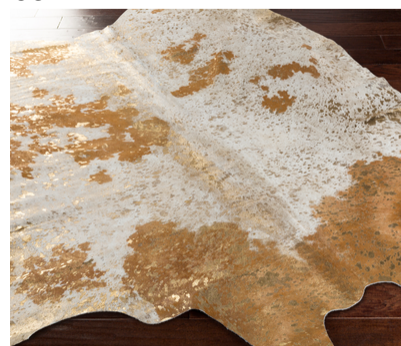

Limu LMU-2000

CORNER DETAIL

DETAILS

100% Hair On Hide
Hand Crafted
No Pile, 0"
Made in Brazil

SIZES AVAILABLE

7' Square