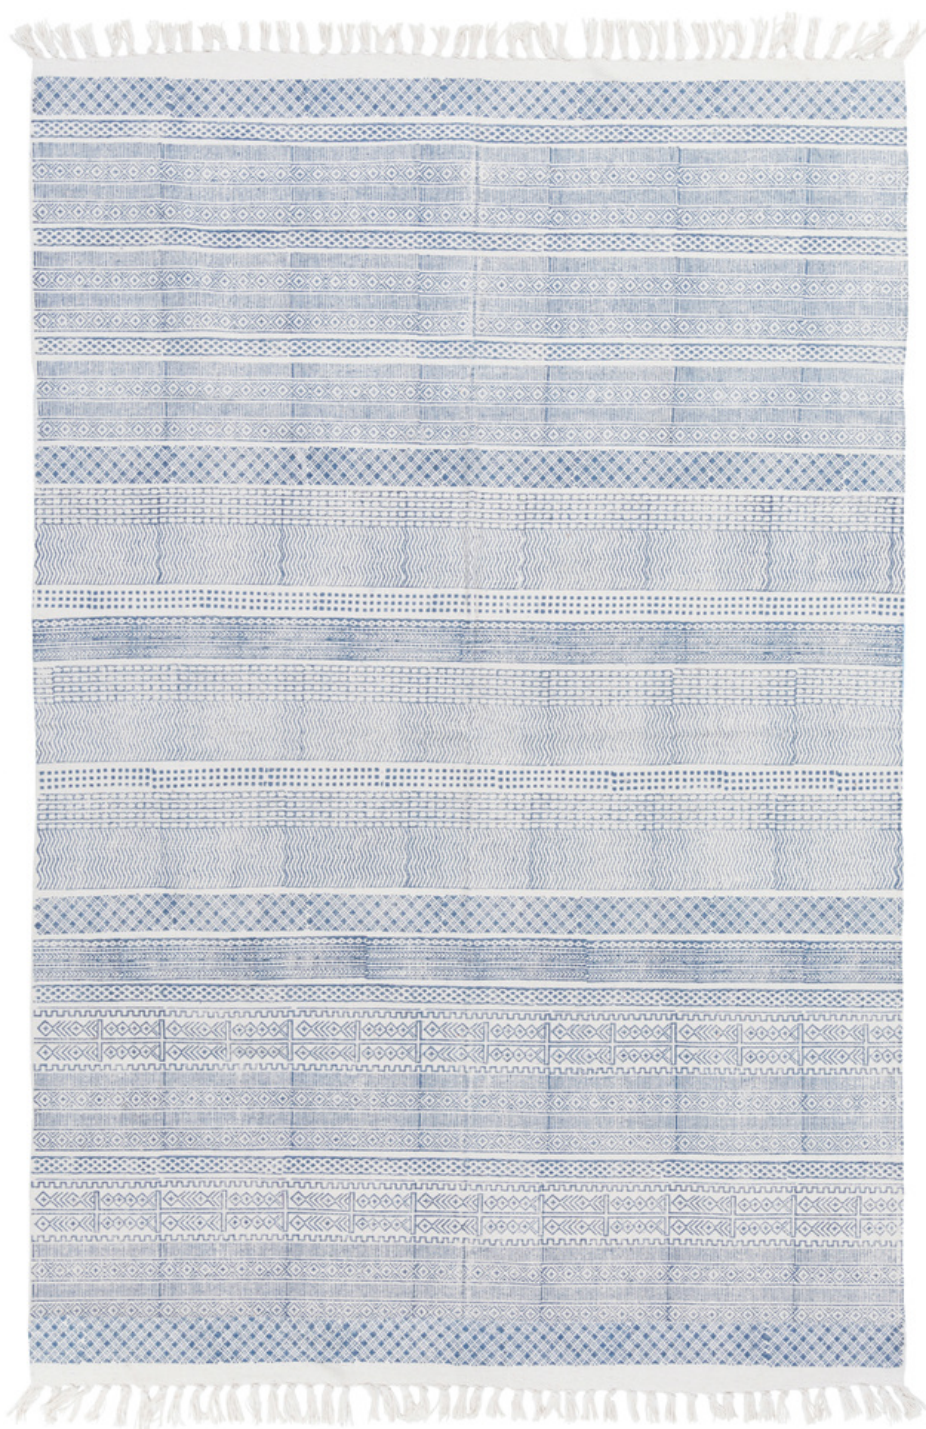

Idina IDI-8800

CORNER DETAIL

DETAILS

100% Cotton
Hand Woven
No Pile, 0"
Made in India

SIZES AVAILABLE

2' x 3' 18" Sample
4' x 6'
5' x 7'6"
6' x 9'
8' x 10'
9' x 12'
2'6" x 8'