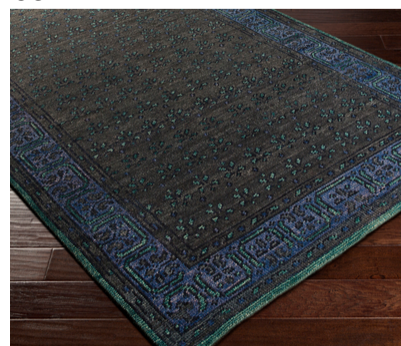

## Haven HVN-1223

**CORNER DETAIL**

### DETAILS

100% Wool  
Hand Knotted  
Low Pile, 0.15"  
Made in India

### SIZES AVAILABLE

2' x 3'  
3'6" x 5'6"  
5'6" x 8'6"  
8' x 11'  
9' x 13'  
18" Sample