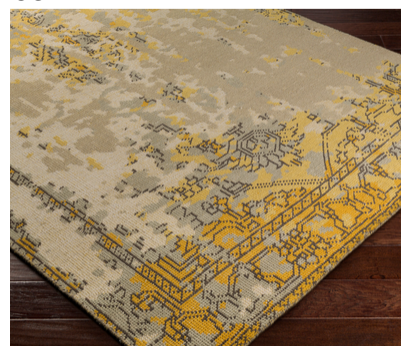

Hoboken HOO-1016

CORNER DETAIL

DETAILS

100% Wool
Hand Knotted
No Pile, 0"
Made in India

SIZES AVAILABLE

2' x 3'
6' x 9'
9' x 13'
18" Sample