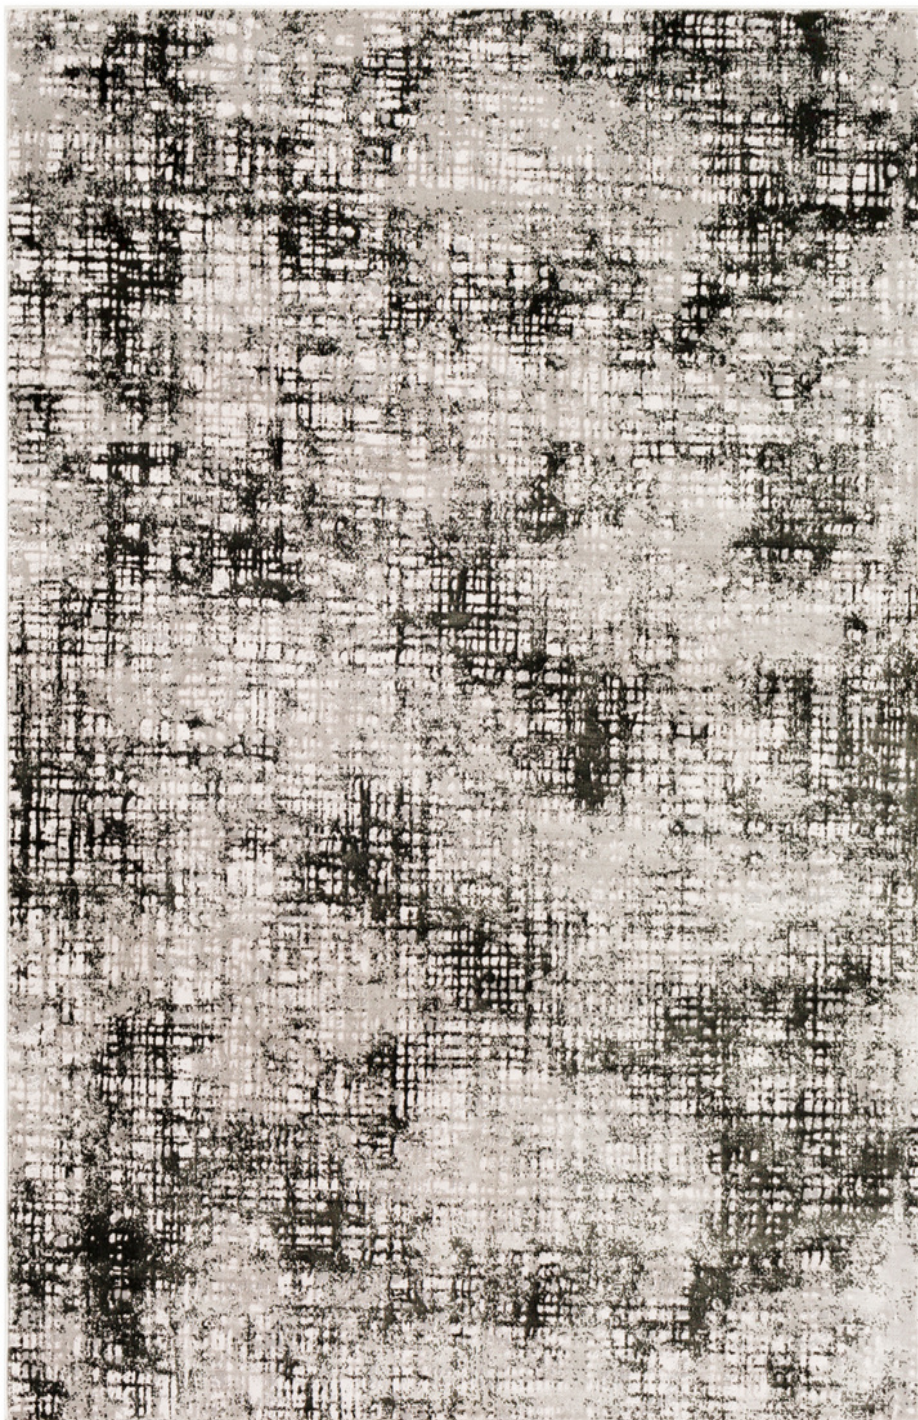

## Himalayan HIM-2309

CORNER DETAIL

### DETAILS

60% Polyester, 40% Polypropylene

Machine Woven

High Pile/Low Pile, 0.43"

Made in Turkey

### SIZES AVAILABLE

2' x 2'11"

3'11" x 5'7"

5'3" x 7'3"

7'10" x 10'2"

9'2" x 12'4"

2'7" x 7'3"

18" Sample