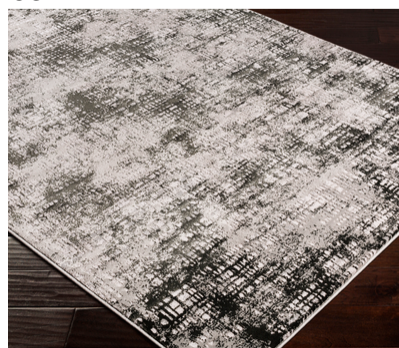

## Himalayan HIM-2309

CORNER DETAIL

### DETAILS

60% Polyester, 40% Polypropylene

Machine Woven

High Pile/Low Pile, 0.43"

Made in Turkey

### SIZES AVAILABLE

2' x 2'11"

3'11" x 5'7"

5'3" x 7'3"

7'10" x 10'2"

9'2" x 12'4"

2'7" x 7'3"

18" Sample