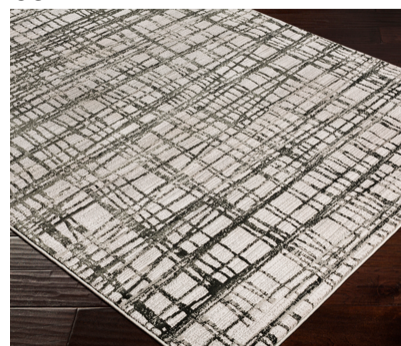

Himalayan HIM-2302

CORNER DETAIL

DETAILS

60% Polyester, 40% Polypropylene

Machine Woven

High Pile/Low Pile, 0.43"

Made in Turkey

SIZES AVAILABLE

2' x 2'11"

3'11" x 5'7"

5'3" x 7'3"

7'10" x 10'2"

9'2" x 12'4"

2'7" x 7'3"

18" Sample