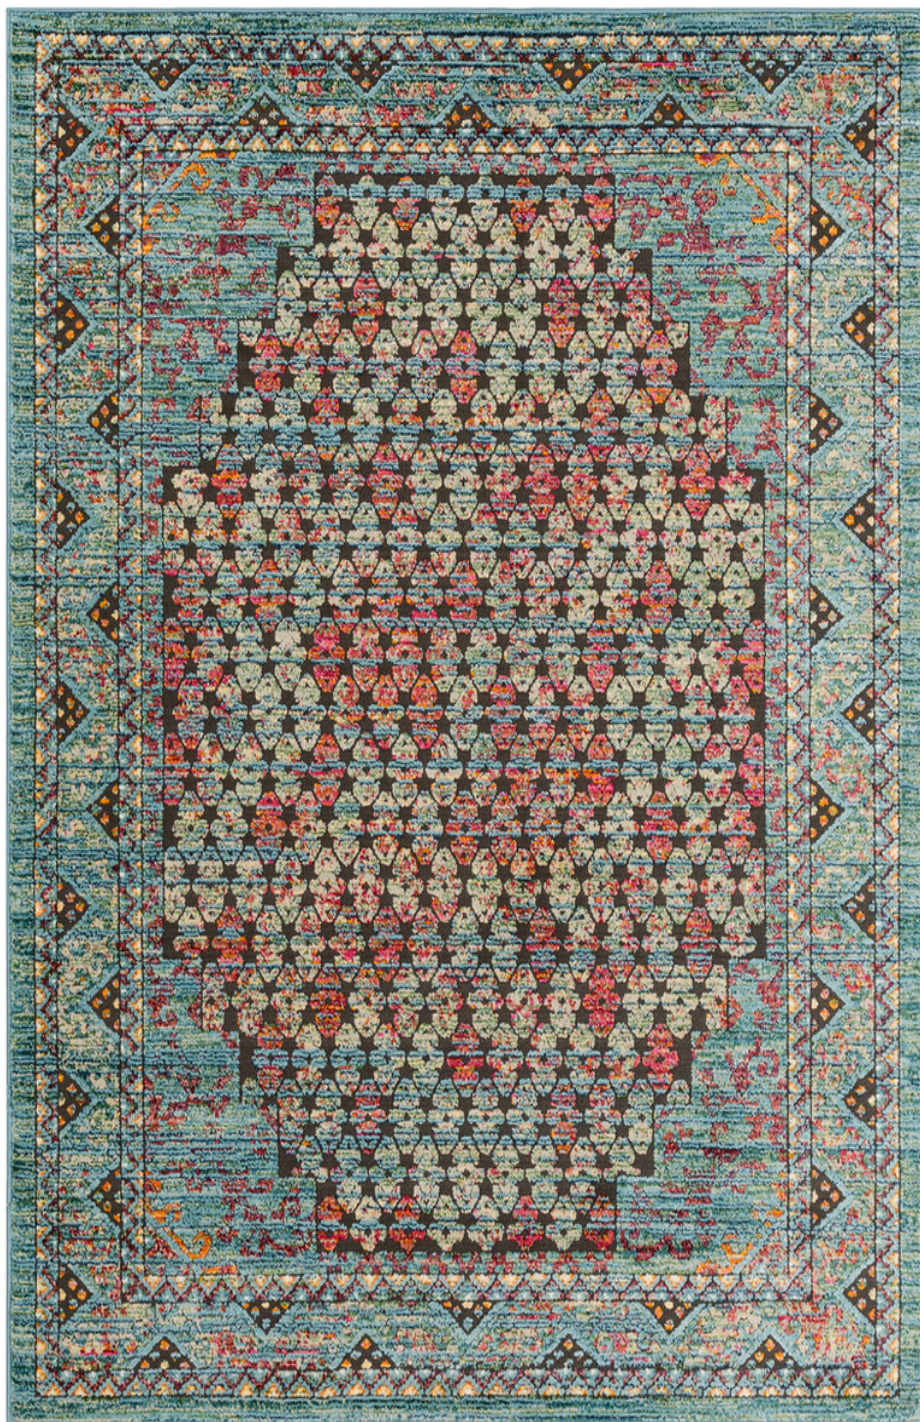

## Herati HER-2310

**CORNER DETAIL**

### DETAILS

55% Polyester, 45% Polypropylene

Machine Woven

High Pile/Low Pile, 0.35"

Made in Turkey

### SIZES AVAILABLE

2' x 2'11"

3'11" x 5'11"

5'3" x 7'3"

7'10" x 10'6"

18" Sample