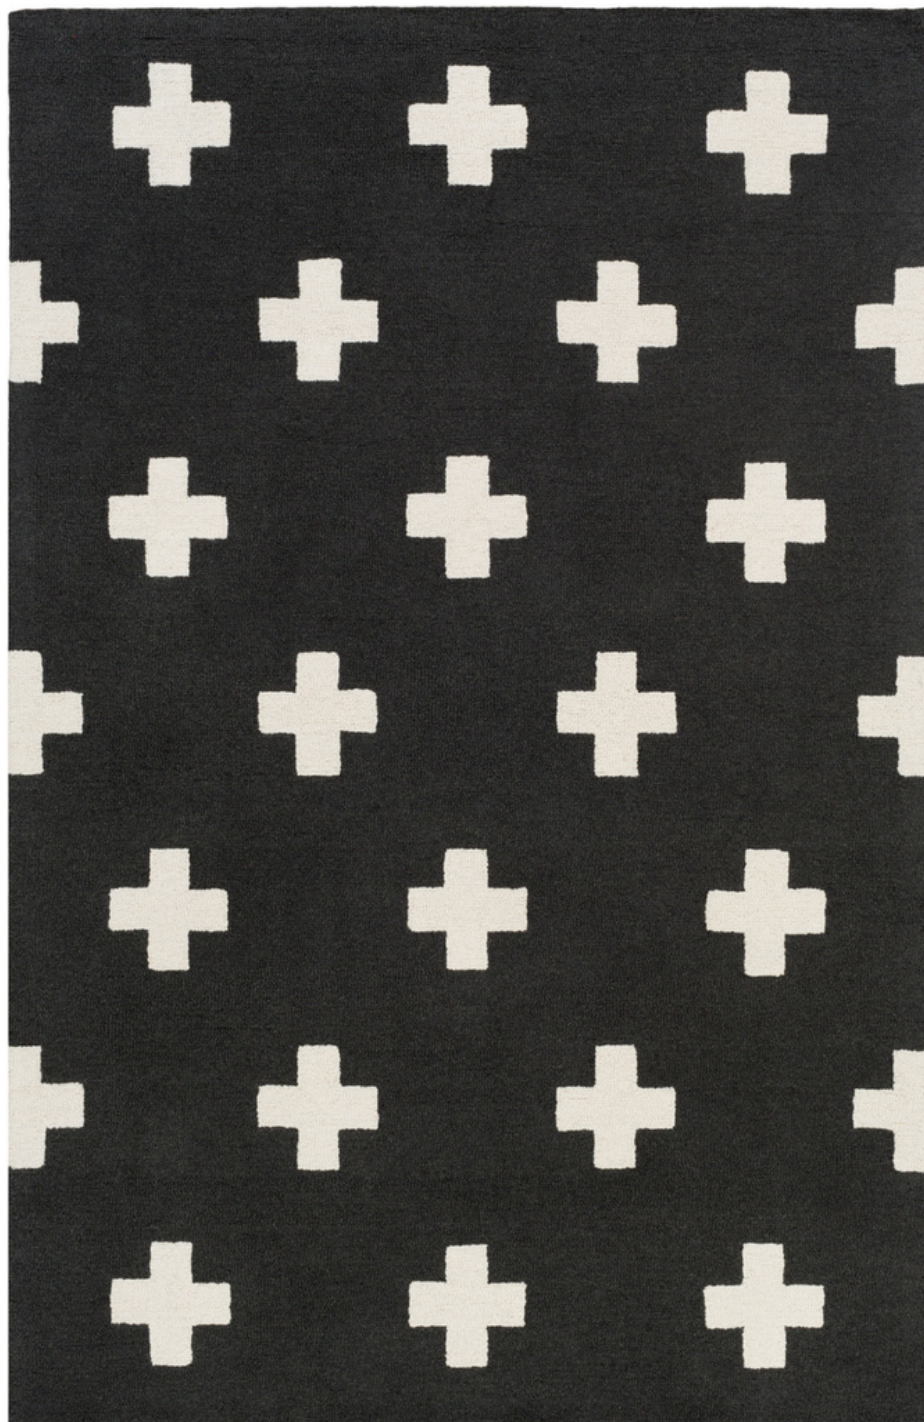

Hilda HDA-2391

CORNER DETAIL

DETAILS

100% Wool
Hand Tufted
Medium Pile, 0.62"
Made in India

SIZES AVAILABLE

2' x 3'
3' x 5'
5' x 7'6"
7'6" x 9'6"
8' x 11'
2'3" x 10'