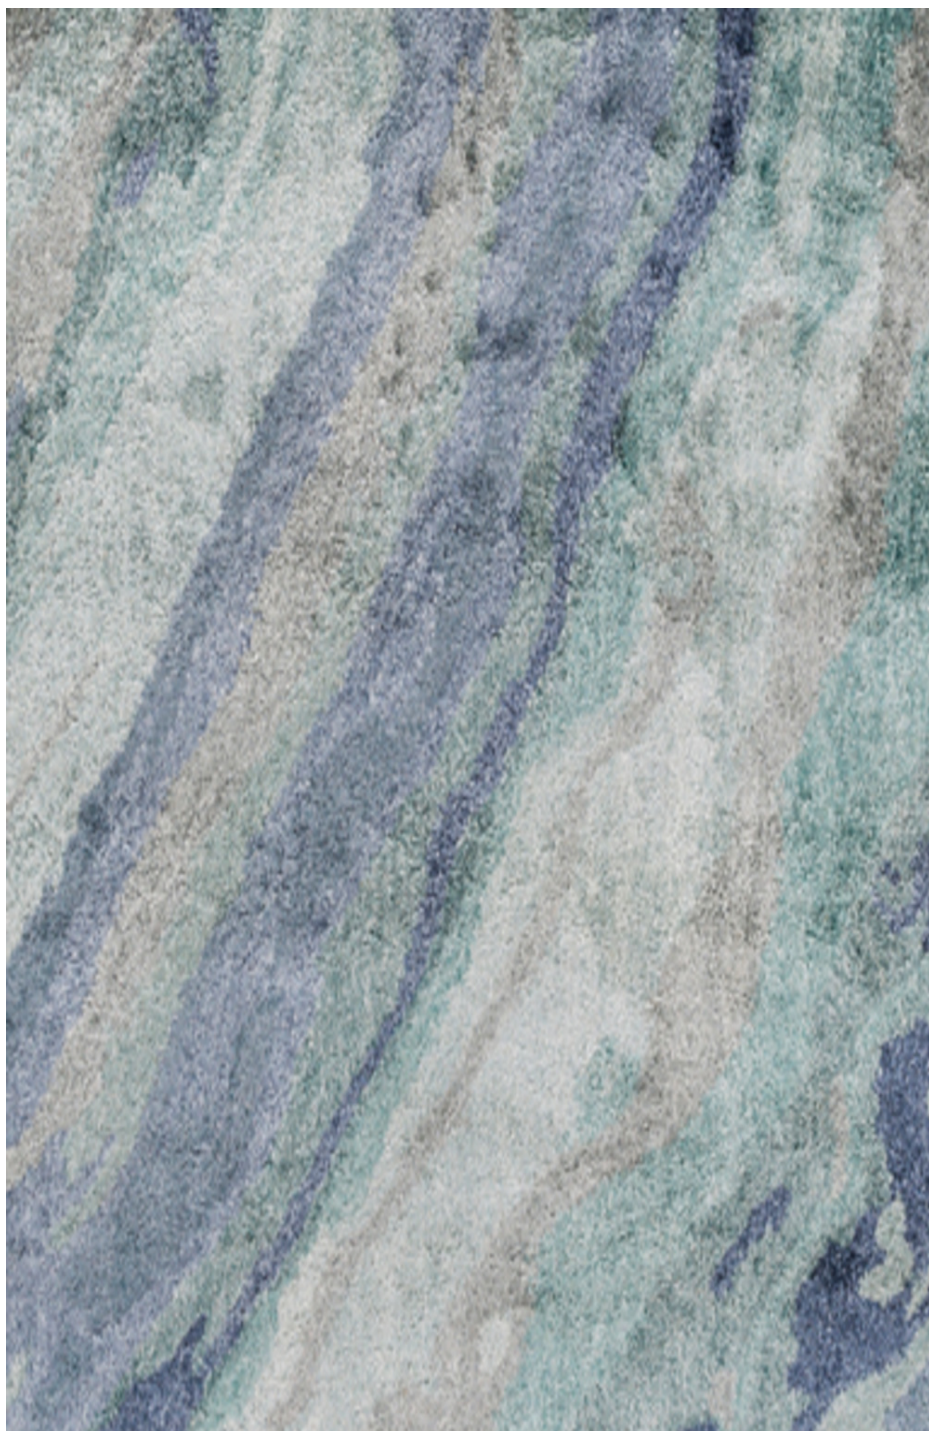

Gemini GMN-4039

CORNER DETAIL

DETAILS

100% Viscose
Hand Tufted
Medium Pile, 0.37"
Made in India

SIZES AVAILABLE

2' x 3'
3'3" x 5'3"
5' x 8'
8' x 11'
2'6" x 8'
18" Sample