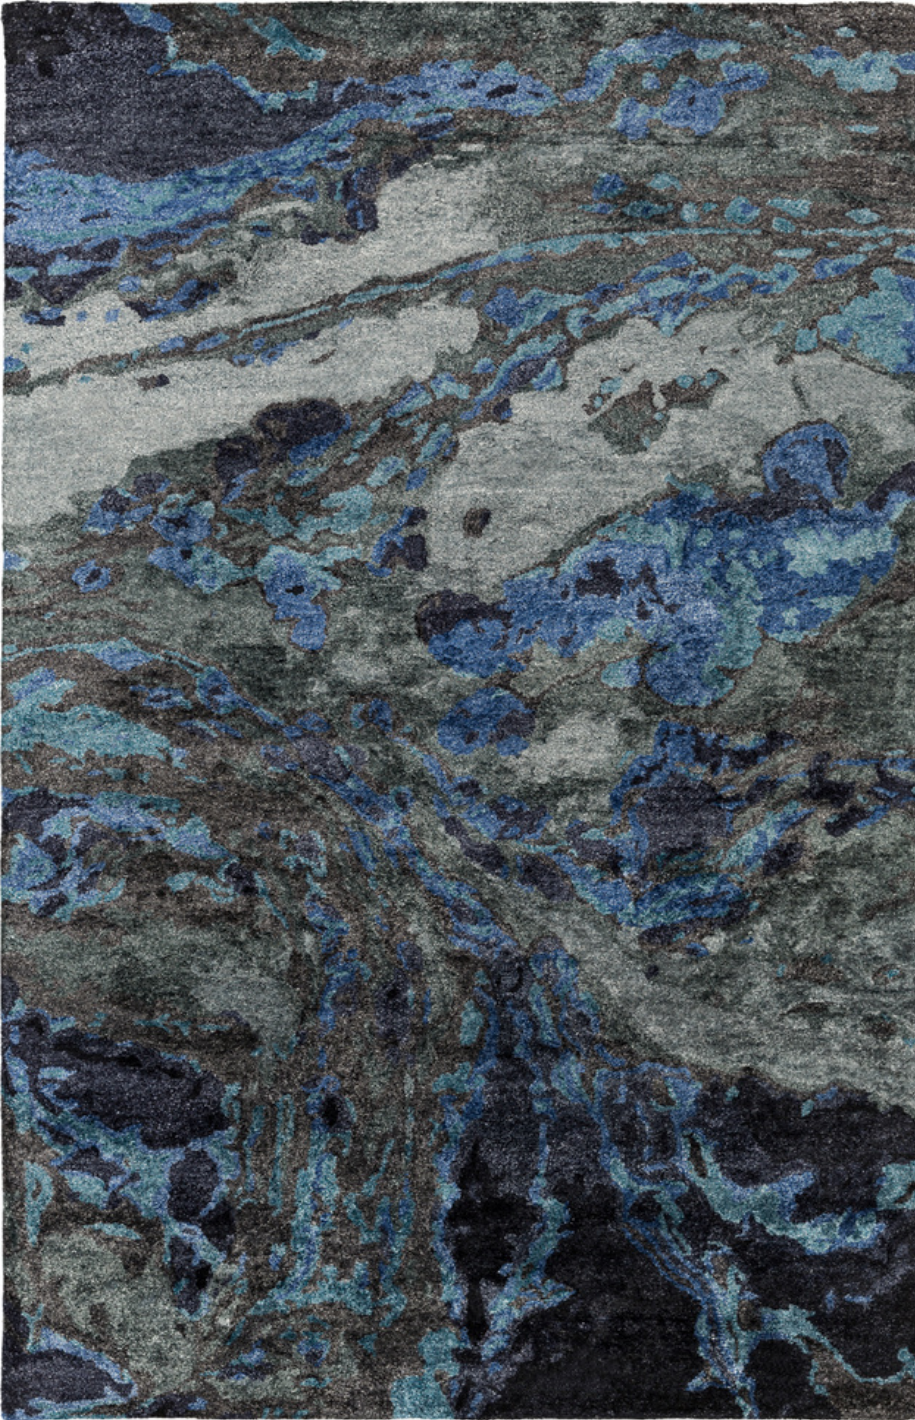

## Gemini GMN-4028

**CORNER DETAIL**

### **DETAILS**

100% Viscose  
Hand Tufted  
Medium Pile, 0.37"  
Made in India

### **SIZES AVAILABLE**

2' x 3'  
3'3" x 5'3"  
5' x 8'  
8' x 11'  
2'6" x 8'  
18" Sample