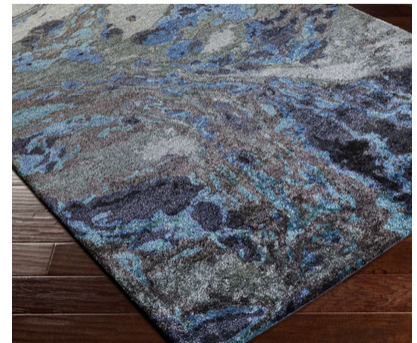

## Gemini GMN-4028

**CORNER DETAIL**

### **DETAILS**

100% Viscose  
Hand Tufted  
Medium Pile, 0.37"  
Made in India

### **SIZES AVAILABLE**

2' x 3'  
3'3" x 5'3"  
5' x 8'  
8' x 11'  
2'6" x 8'  
18" Sample