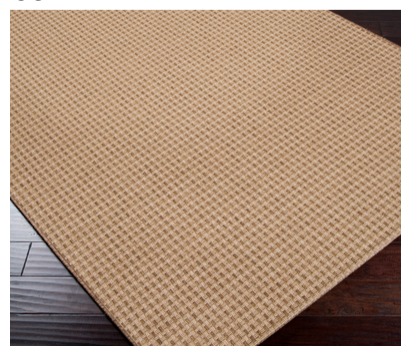

## Elements ELT-1001

**CORNER DETAIL**

### DETAILS

100% Polyolefin  
Machine Woven  
No Pile, 0"  
Made in Belgium

### SIZES AVAILABLE

2'2" x 3'4"  
3'11" x 5'7"  
5'3" x 7'6"  
7'10" x 11'1"  
18" Sample