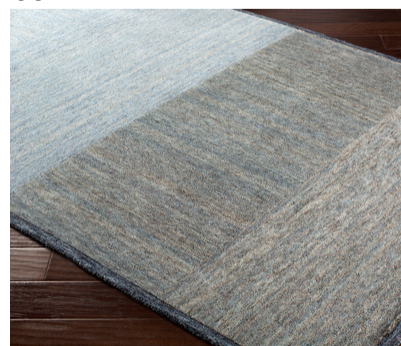

Equilibrium EBM-1006

CORNER DETAIL

DETAILS

100% Wool
Hand Tufted
Medium Pile, 0.39"
Made in India

SIZES AVAILABLE

2' x 3'
5' x 7'6"
8' x 10'
18" Sample