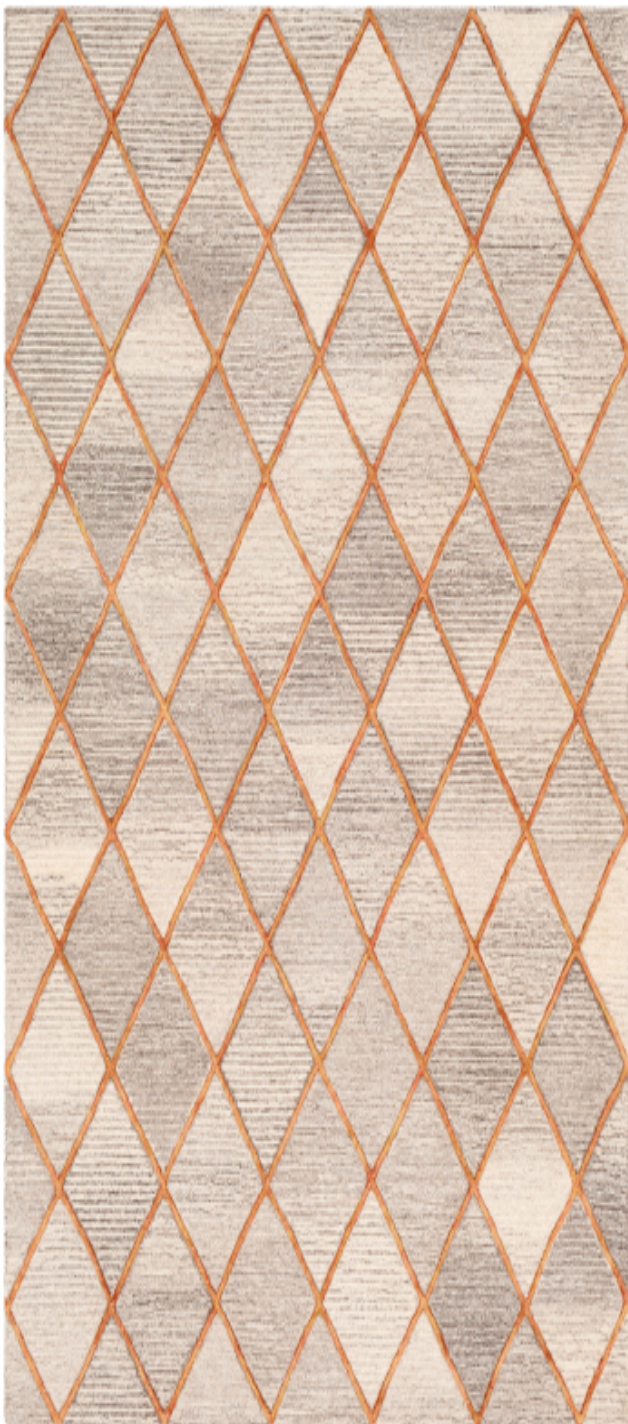

## Eaton EAT-2305

### CORNER DETAIL

#### DETAILS

80% Wool, 20% Viscose

Hand Tufted

Medium Pile, 0.4"

Made in India

#### SIZES AVAILABLE

2' x 3'

4' x 6'

5' x 7'6"

6' x 9'

8' x 10'

9' x 12'

18" Sample