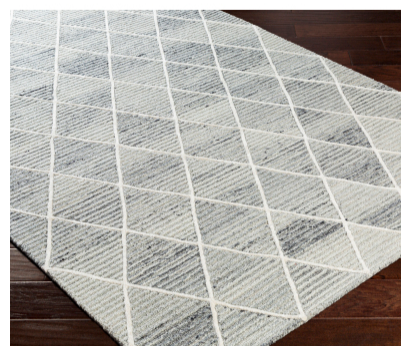

Eaton EAT-2302

CORNER DETAIL

DETAILS

80% Wool, 20% Viscose

Hand Tufted

Medium Pile, 0.4"

Made in India

SIZES AVAILABLE

2' x 3'

4' x 6'

5' x 7'6"

6' x 9'

8' x 10'

9' x 12'

18" Sample