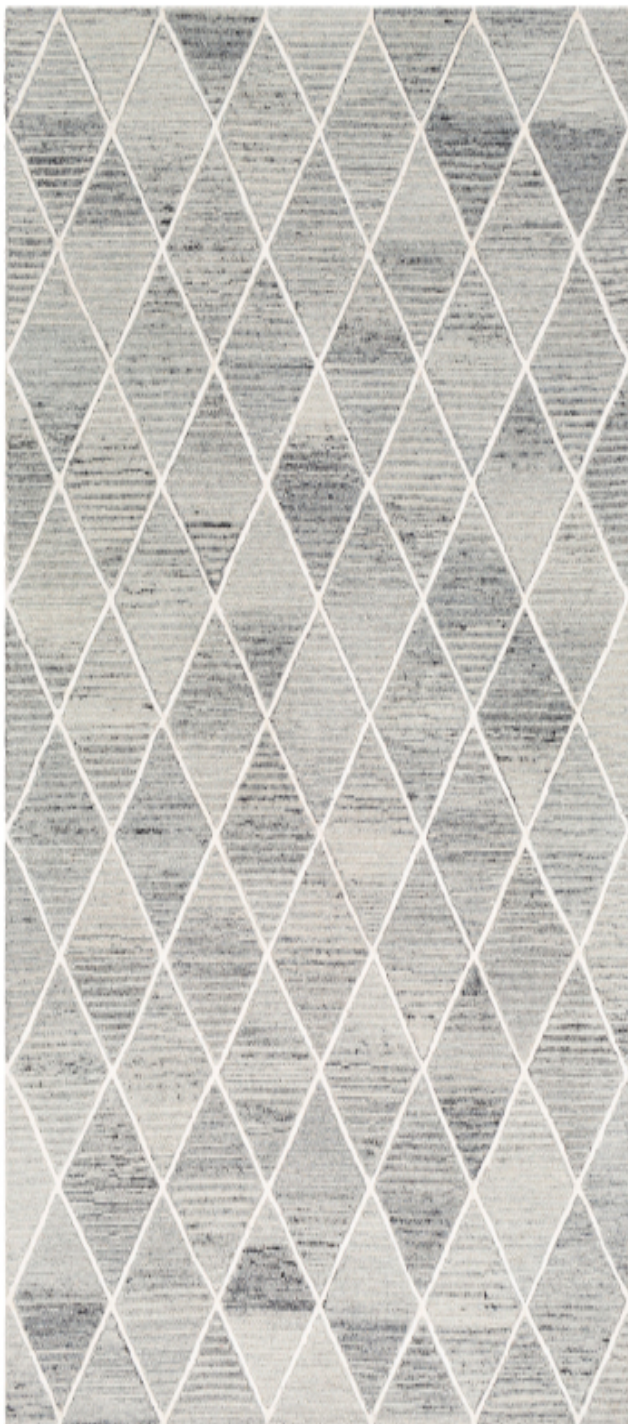

Eaton EAT-2302

CORNER DETAIL

DETAILS

80% Wool, 20% Viscose

Hand Tufted

Medium Pile, 0.4"

Made in India

SIZES AVAILABLE

2' x 3'

4' x 6'

5' x 7'6"

6' x 9'

8' x 10'

9' x 12'

18" Sample