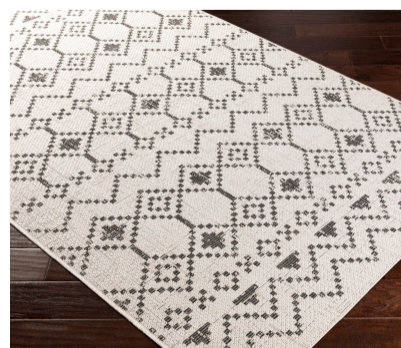

Eagean EAG-2339

CORNER DETAIL

DETAILS

100% Polypropylene

Machine Woven

No Pile, 0"

Made in Turkey

SIZES AVAILABLE

2' x 2'11"

5'3" x 7'7"

6'7" x 9'

7'10" x 10'2"

18" Sample