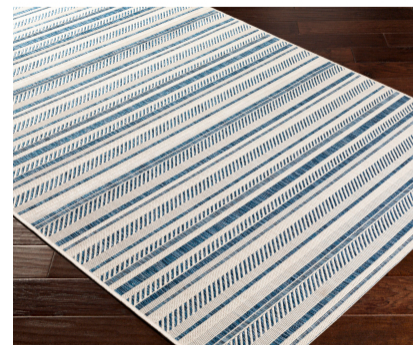

Eagean EAG-2337

CORNER DETAIL

DETAILS

100% Polypropylene
Machine Woven
No Pile, 0"
Made in Turkey

SIZES AVAILABLE

2' x 2'11"	12' x 15'	7'10" Square
4'3" x 5'11"	2'7" x 10'	18" Sample
5'3" x 7'7"	2'7" x 12'	
6'7" x 9'	5'3" Round	
7'10" x 10'2"	6'7" Round	
8'10" x 12'	7'10" Round	
10' x 14'	6'7" Square	