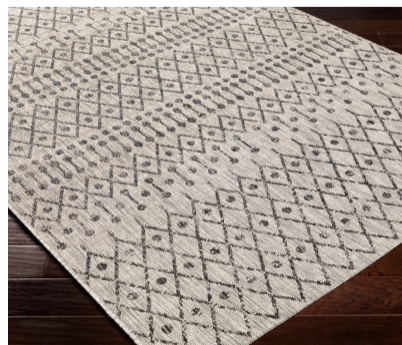

Eagean EAG-2334

CORNER DETAIL

DETAILS

100% Polypropylene
Machine Woven
No Pile, 0"
Made in Turkey

SIZES AVAILABLE

| | | |
|---------------|-------------|--------------|
| 2' x 2'11" | 12' x 15' | 7'10" Square |
| 4'3" x 5'11" | 2'7" x 10' | 18" Sample |
| 5'3" x 7'7" | 2'7" x 12' | |
| 6'7" x 9' | 5'3" Round | |
| 7'10" x 10'2" | 6'7" Round | |
| 8'10" x 12' | 7'10" Round | |
| 10' x 14' | 6'7" Square | |