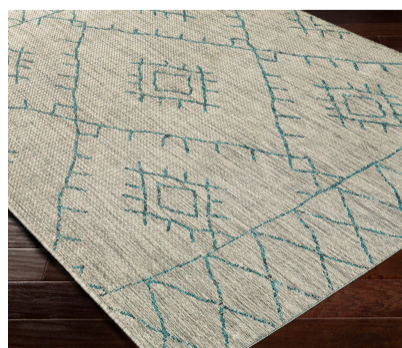

Eagean EAG-2327

CORNER DETAIL

DETAILS

100% Polypropylene
Machine Woven
No Pile, 0"
Made in Turkey

SIZES AVAILABLE

2' x 2'11"
5'3" x 7'7"
6'7" x 9'
7'10" x 10'2"
18" Sample