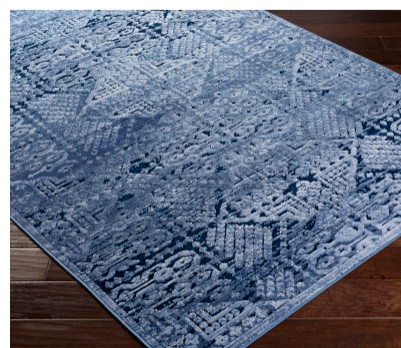

### CORNER DETAIL

#### DETAILS

50% Polyester, 50% Polypropylene

Machine Woven

Low Pile, 0.13"

Made in Turkey

#### SIZES AVAILABLE

2' x 2'11"

5'3" x 7'3"

6'7" x 9'

7'10" x 10'2"

18" Sample