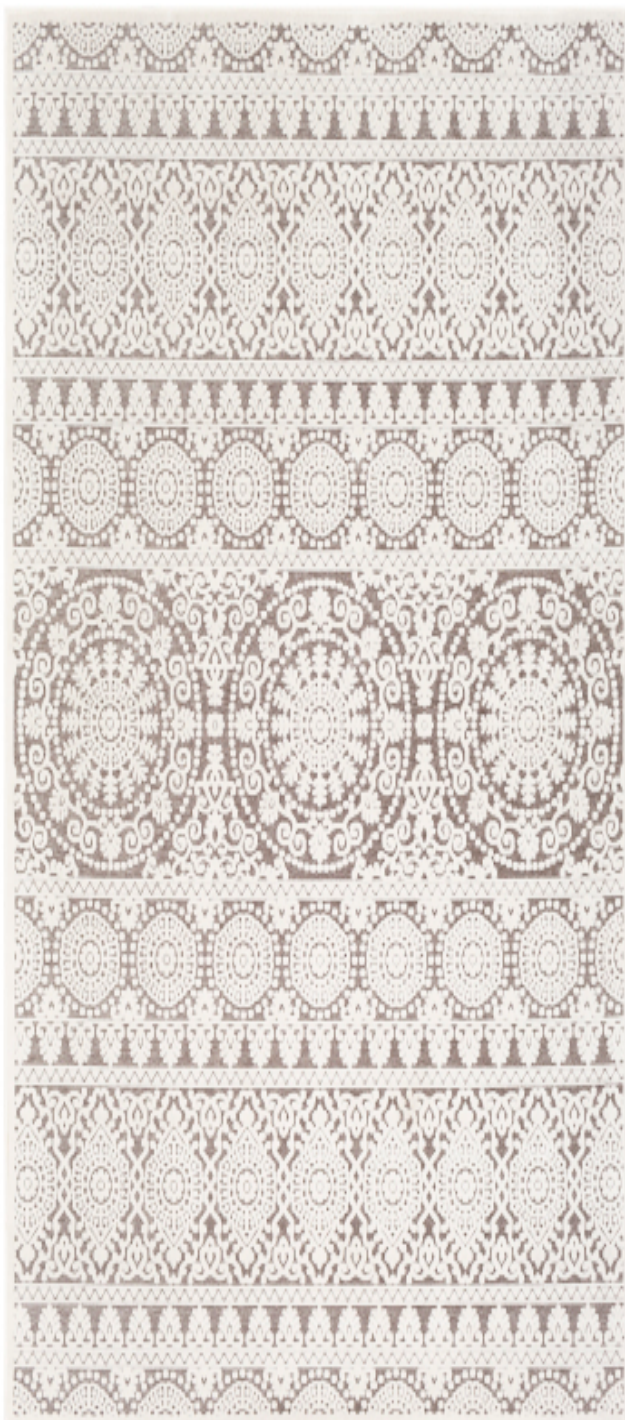

Dantel DTL-2317

CORNER DETAIL

DETAILS

50% Polyester, 50% Polypropylene

Machine Woven

Low Pile, 0.13"

Made in Turkey

SIZES AVAILABLE

2' x 2'11"

5'3" x 7'3"

6'7" x 9'

7'10" x 10'2"

18" Sample