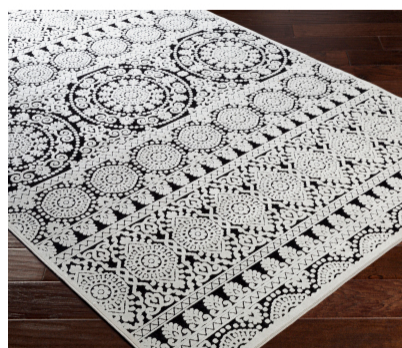

Dantel DTL-2316

CORNER DETAIL

DETAILS

50% Polyester, 50% Polypropylene

Machine Woven

Low Pile, 0.13"

Made in Turkey

SIZES AVAILABLE

2' x 2'11"

5'3" x 7'3"

6'7" x 9'

7'10" x 10'2"

18" Sample