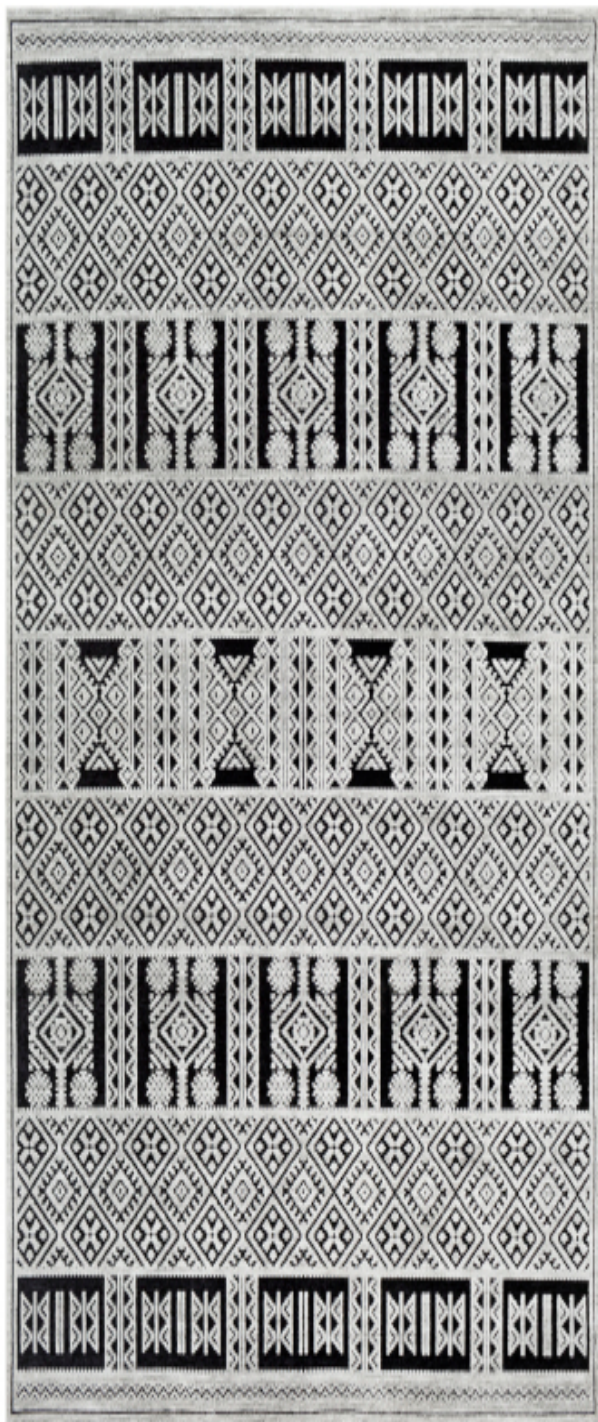

Dantel DTL-2304

CORNER DETAIL

DETAILS

50% Polyester, 50% Polypropylene

Machine Woven

Low Pile, 0.13"

Made in Turkey

SIZES AVAILABLE

2' x 2'11"

5'3" x 7'3"

6'7" x 9'

7'10" x 10'2"

18" Sample