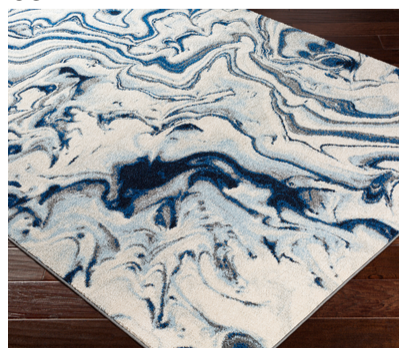

Chelsea CSA-2320

CORNER DETAIL

DETAILS

100% Polypropylene
Machine Woven
Medium Pile, 0.35"
Made in Turkey

SIZES AVAILABLE

2' x 3'
5'3" x 7'3"
7'10" x 10'3"
18" Sample