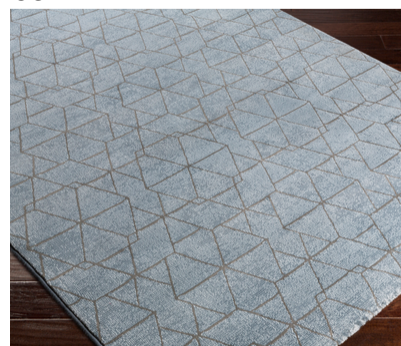

Contempo CPO-3732

CORNER DETAIL

DETAILS

100% Polypropylene
Machine Woven
Medium Pile, 0.31"
Made in Belgium

SIZES AVAILABLE

2' x 2'11"
3'11" x 5'7"
5'3" x 7'7"
7'10" x 10'
9'2" x 12'10"
2'7" x 7'10"
18" Sample