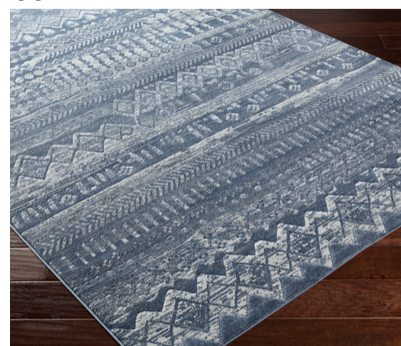

City CIT-2361

CORNER DETAIL

DETAILS

100% Polypropylene
Machine Woven
Medium Pile, 0.29"
Made in Turkey

SIZES AVAILABLE

2' x 3'
5'3" x 7'3"
7'10" x 10'3"
2'7" x 7'3"
18" Sample