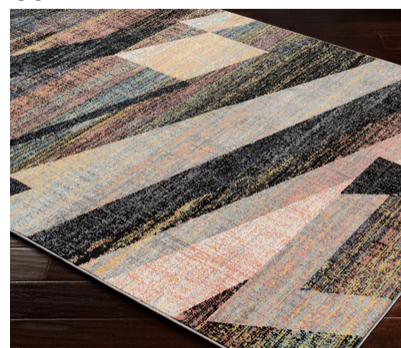

City CIT-2354

CORNER DETAIL

DETAILS

100% Polypropylene
Machine Woven
Medium Pile, 0.29"
Made in Turkey

SIZES AVAILABLE

2' x 3'
5'3" x 7'3"
7'10" x 10'3"
2'7" x 7'3"
18" Sample