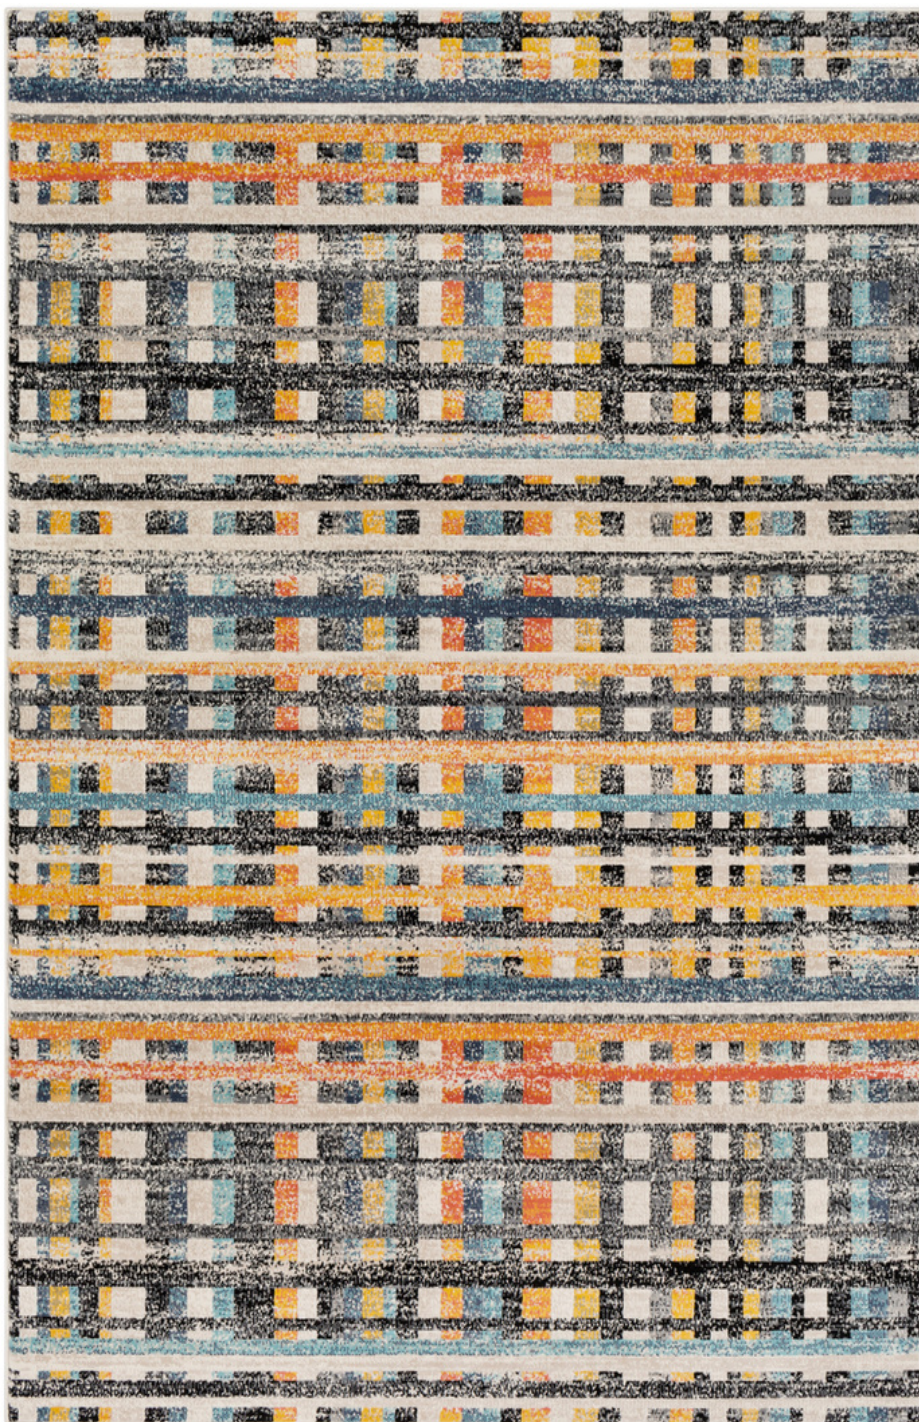

## City CIT-2353

**CORNER DETAIL**

### DETAILS

100% Polypropylene

Machine Woven

Medium Pile, 0.29"

Made in Turkey

### SIZES AVAILABLE

2' x 3'

5'3" x 7'3"

7'10" x 10'3"

2'7" x 7'3"

18" Sample