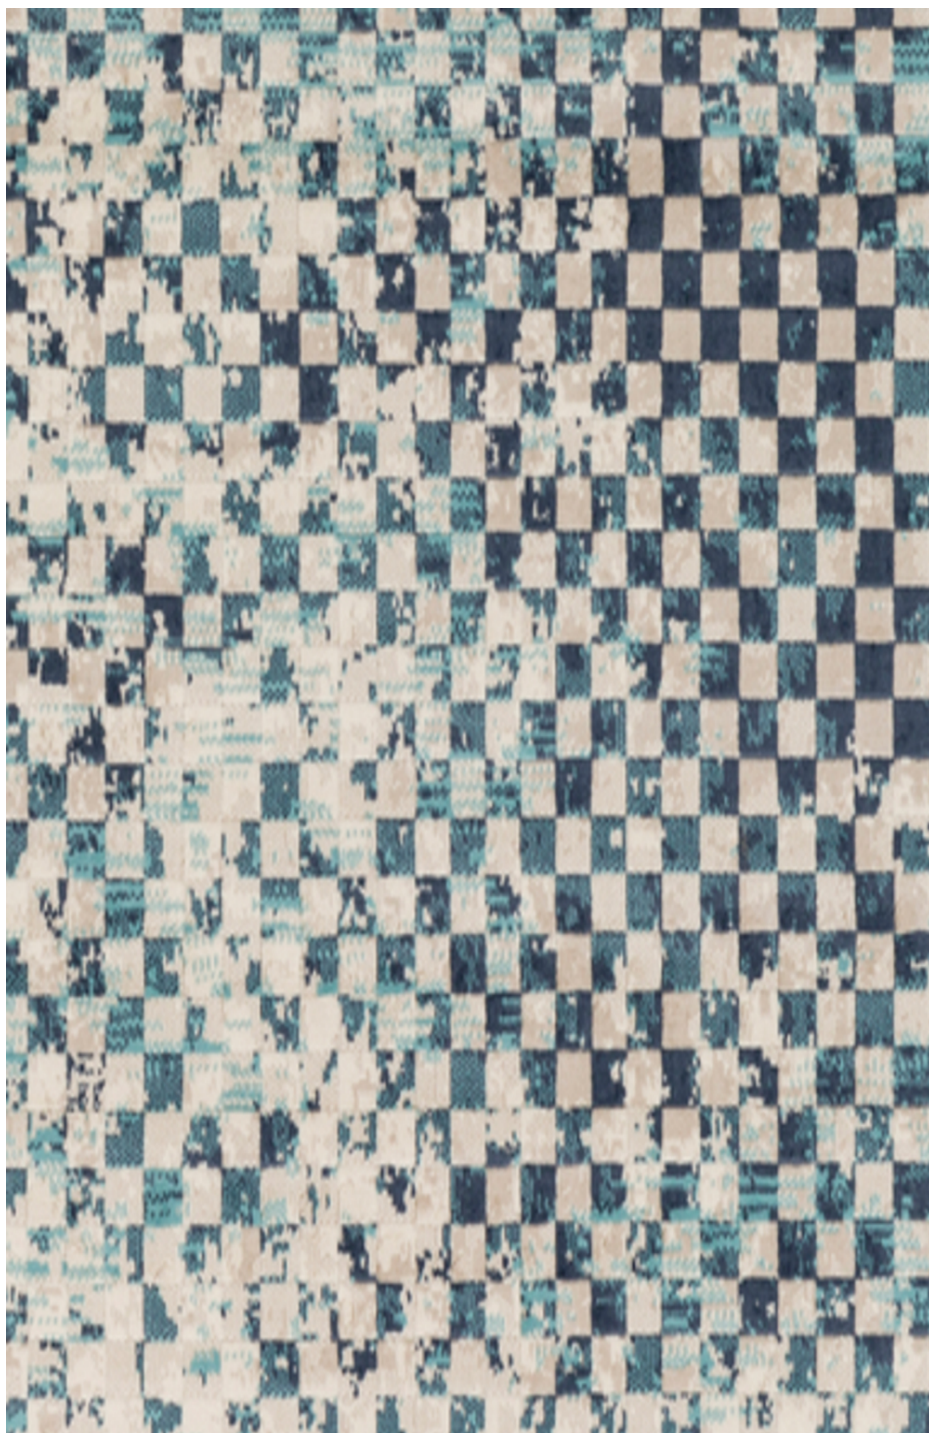

## City CIT-2337

**CORNER DETAIL**

### DETAILS

100% Polypropylene  
Machine Woven  
Medium Pile, 0.29"  
Made in Turkey

### SIZES AVAILABLE

2' x 3'  
3'11" x 5'7"  
5'3" x 7'3"  
7'10" x 10'3"  
9'3" x 12'3"  
2'7" x 7'3"  
18" Sample