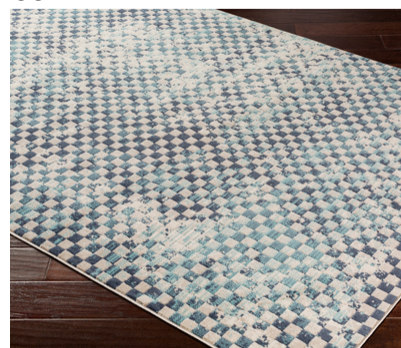

### DETAILS

100% Polypropylene  
Machine Woven  
Medium Pile, 0.29"  
Made in Turkey

### SIZES AVAILABLE

2' x 3'  
3'11" x 5'7"  
5'3" x 7'3"  
7'10" x 10'3"  
9'3" x 12'3"  
2'7" x 7'3"  
18" Sample