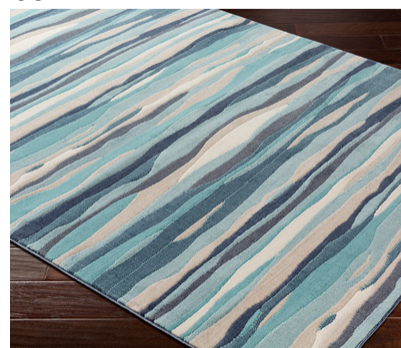

City CIT-2321

CORNER DETAIL

DETAILS

100% Polypropylene
Machine Woven
Medium Pile, 0.29"
Made in Turkey

SIZES AVAILABLE

2' x 3'
3'11" x 5'7"
5'3" x 7'3"
7'10" x 10'3"
9'3" x 12'3"
2'7" x 7'3"
18" Sample