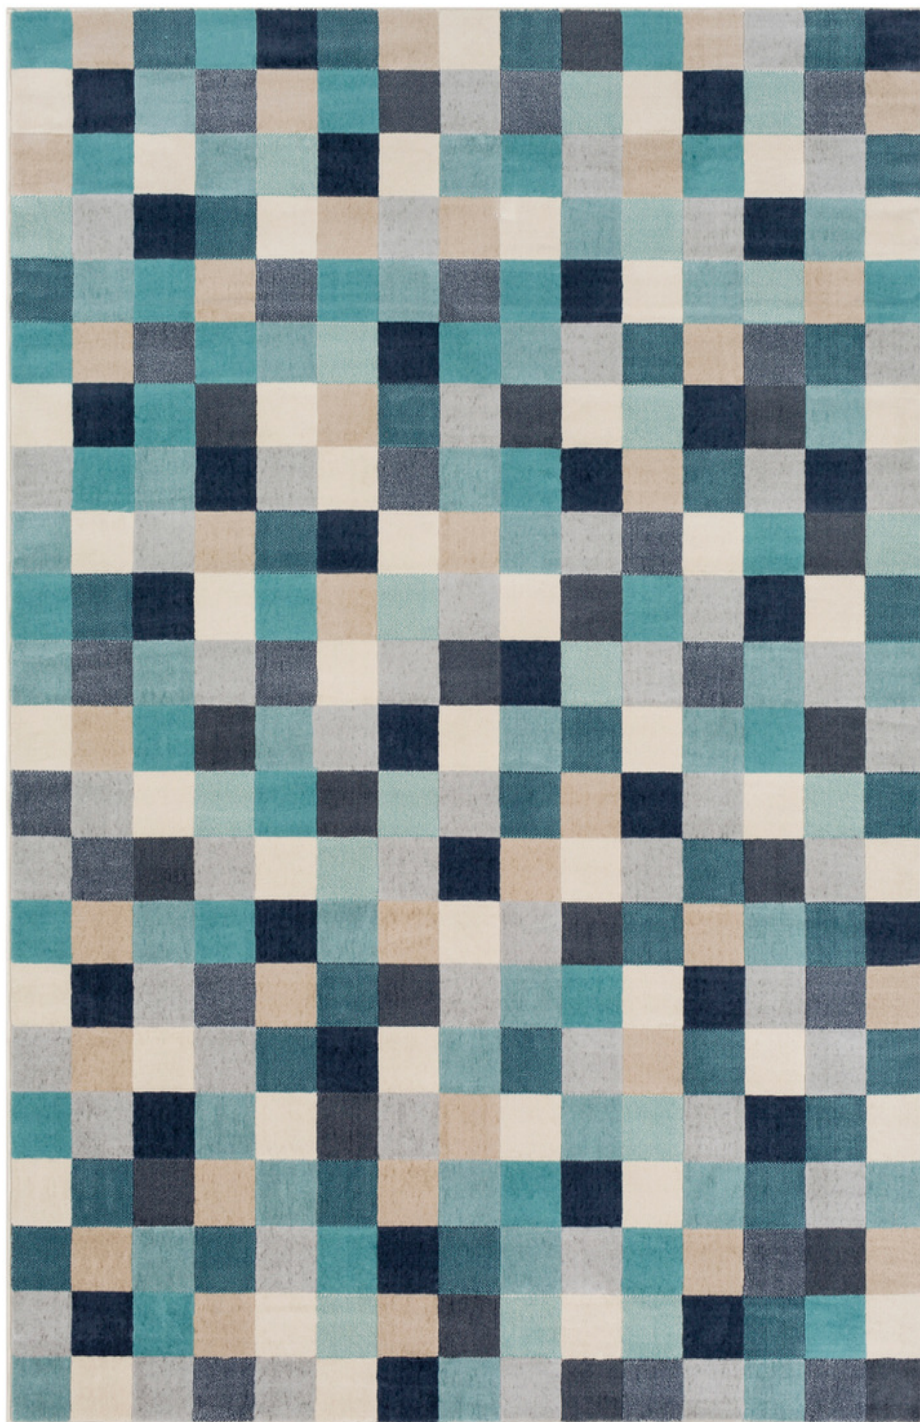

City CIT-2310

CORNER DETAIL

DETAILS

100% Polypropylene

Machine Woven

Medium Pile, 0.29"

Made in Turkey

SIZES AVAILABLE

2' x 3'

3'11" x 5'7"

5'3" x 7'3"

7'10" x 10'3"

9'3" x 12'3"

2'7" x 7'3"

18" Sample